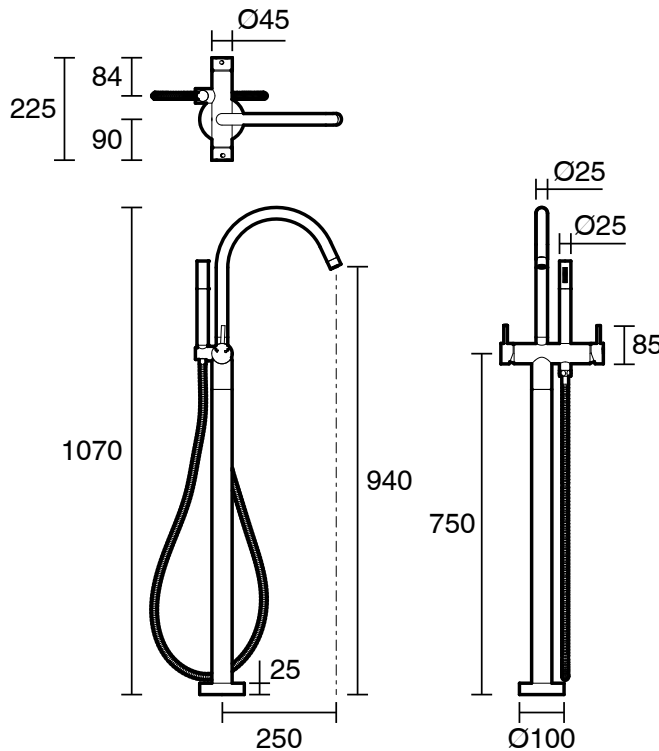

# SUSSEX

**Sussex Scala Floor Mounted Bath Mixer Tap Curved Outlet with Handshower  
LUX PVD Matte Opium Black (3 Star)  
2269152**

SPECIFICATIONS	
Recommended Use	Residential;Commercial
Colour Finish	Matte Opium Black
Primary Material	Brass
Recommended Pressure Range	150 - 500 kPa as per AS3500
Max Continuous Working Temperature (deg C)	65
Min Continuous Working Temperature (deg C)	1
WARRANTY	
Residential Use (Years)	40
Commercial Use (Years)	10
<i>Please refer to Sussex Warranty page for full Terms and Conditions</i>	

**Disclaimer:** Products in this specification manual must by regulation be installed by licensed and registered trade people. The manufacturer/distributor reserves the right to vary specifications or delete models from their range without prior notification. Dimensions are nominal measurements only. Dimensions and set-outs listed are correct at time of publication however the manufacturer/distributor takes no responsibility for printing errors.