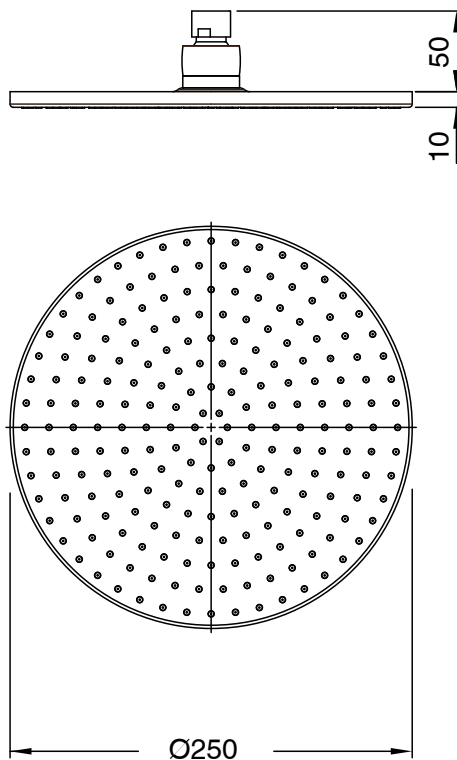

SUSSEX

Sussex Pure Shower Head 250mm Brushed Nickel (3 Star)

2299615

SPECIFICATIONS

Recommended Use	Residential;Commercial
Colour Finish	Brushed Nickel
Primary Material	DR Brass
Recommended Pressure Range	150 - 500 kPa as per AS3500
Max Continuous Working Temperature (deg C)	65
Min Continuous Working Temperature (deg C)	1

WARRANTY

Residential Use (Years)	40
Commercial Use (Years)	10

Please refer to Sussex Warranty page for full Terms and Conditions

Dimensions are nominal measurements only.

CLEANING RECOMMENDATIONS:

We recommend the use of soapy water or approved cleaners. This product should not be cleaned with abrasive materials. Damage caused by any improper treatment is not covered by the product warranty. Refer to Warranty Conditions

Disclaimer: Products in this specification manual must by regulation be installed by licensed and registered trade people. The manufacturer/distributor reserves the right to vary specifications or delete models from their range without prior notification. Dimensions are nominal measurements only. Dimensions and set-outs listed are correct at time of publication however the manufacturer/distributor takes no responsibility for printing errors.

Published 13/04/2026

To see the complete Sussex range go to www.reece.com.au