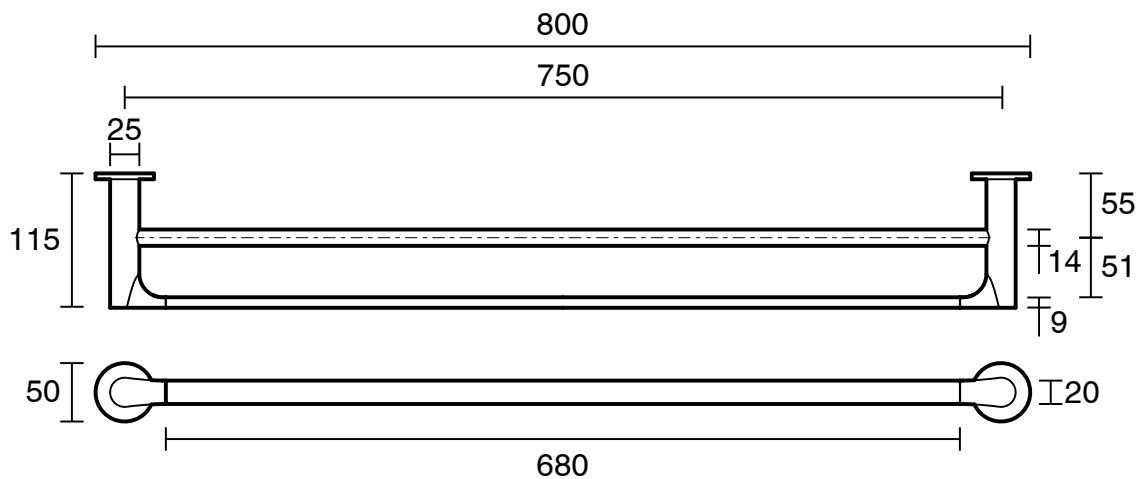

mizu

Mizu Silk Double Towel Rail 750mm Brushed Nickel

9511264

SPECIFICATIONS

Recommended Use	Residential;Commercial
Colour Finish	Brushed Nickel
Primary Material	Zinc

WARRANTY

Residential & Commercial Use (Years)	25
Spare Parts & Labour (Years)	1

Please refer to Mizu Warranty page for full Terms and Conditions

Dimensions are nominal measurements only.

CLEANING RECOMMENDATIONS:

We recommend the use of soapy water or approved cleaners. This product should not be cleaned with abrasive materials. Damage caused by any improper treatment is not covered by the product warranty. Refer to Warranty Conditions

Disclaimer: Products in this specification manual must by regulation be installed by licensed and registered trade people. The manufacturer/distributor reserves the right to vary specifications or delete models from their range without prior notification. Dimensions are nominal measurements only. Dimensions and set-outs listed are correct at time of publication however the manufacturer/distributor takes no responsibility for printing errors.

Published 01/04/2026

To see the complete Mizu range go to www.reece.com.au