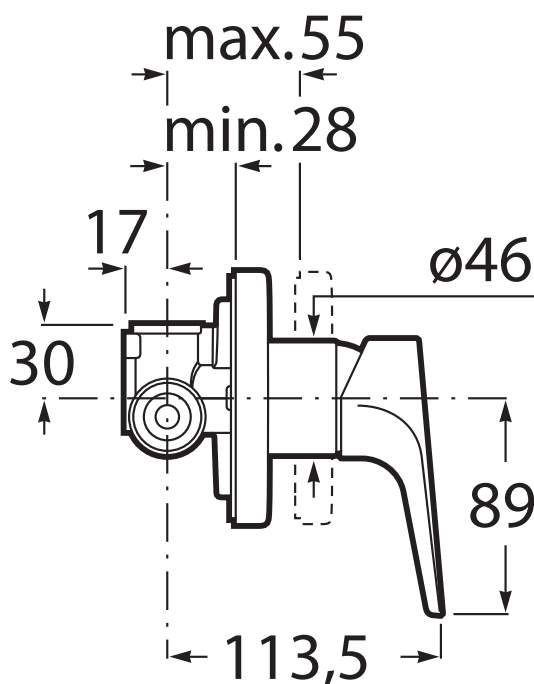

Roca Atlas Shower Mixer Tap Chrome

9507705

SPECIFICATIONS

Recommended Use	Residential;Commercial
Colour Finish	Polished Chrome
Primary Material	DR Brass
Recommended Pressure Range	150 - 500 kPa as per AS3500
Max Continuous Working Temperature (deg C)	80
Min Continuous Working Temperature (deg C)	5

WARRANTY

Residential & Commercial Use (Years)	25
Spare Parts & Labour (Years)	1

Please refer to Roca Warranty page for full Terms and Conditions

Dimensions are nominal measurements only.

CLEANING RECOMMENDATIONS:

We recommend the use of soapy water or approved cleaners. This product should not be cleaned with abrasive materials. Damage caused by any improper treatment is not covered by the product warranty. Refer to Warranty Conditions

Disclaimer: Products in this specification manual must by regulation be installed by licensed and registered trade people. The manufacturer/distributor reserves the right to vary specifications or delete models from their range without prior notification. Dimensions are nominal measurements only. Dimensions and set-outs listed are correct at time of publication however the manufacturer/distributor takes no responsibility for printing errors.

Published 19/05/2026

To see the complete Roca range go to www.reece.com.au