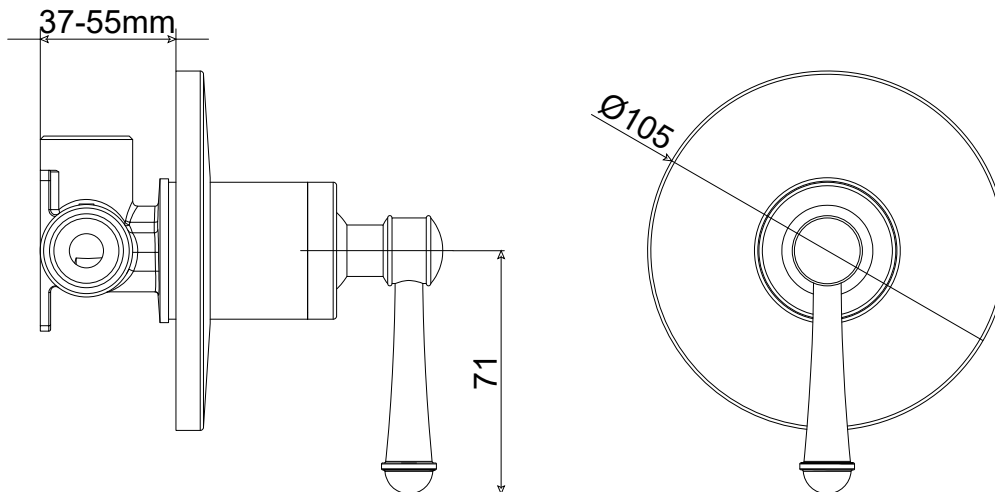

## Posh Canterbury Shower Mixer Tap Matte Black

9509156

SPECIFICATIONS	
Recommended Use	Residential;Commercial
Colour Finish	Matte Black
Primary Material	DR Brass
Recommended Pressure Range	150 - 500 kPa as per AS3500
Max Continuous Working Temperature (deg C)	80
Min Continuous Working Temperature (deg C)	5
Hot Water Unit Suitability	Storage Tank;Continuous Flow
WARRANTY	
Residential & Commercial Use (Years)	25
Spare Parts & Labour (Years)	1
<i>Please refer to Posh Warranty Page for full Terms and Conditions</i>	

Dimensions are nominal measurements only.