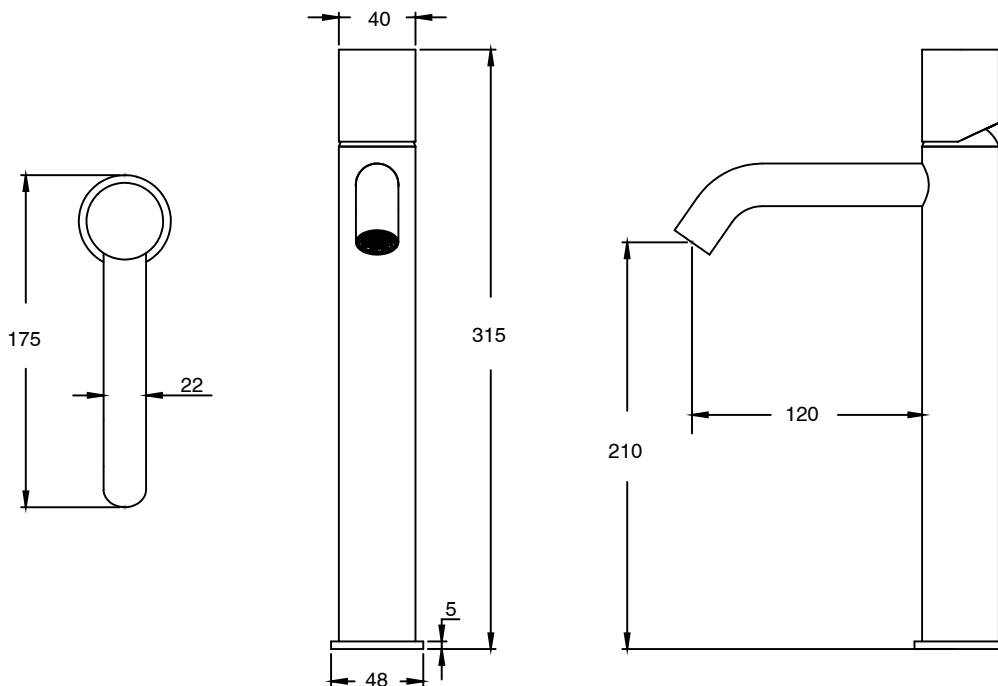

SUSSEX

Sussex Pure Extended Basin Mixer Curved PVD Brushed Gold (5 Star) Lead Free

49795

SPECIFICATIONS	
Recommended Use	Residential;Commercial
Colour Finish	Brushed Gold
Primary Material	Lead Free Brass
Recommended Pressure Range	150 - 500 kPa as per AS3500
Max Continuous Working Temperature (deg C)	65
Min Continuous Working Temperature (deg C)	1
WARRANTY	
Residential Use (Years)	40
Commercial Use (Years)	10
<i>Please refer to Sussex Warranty page for full Terms and Conditions</i>	

Disclaimer: Products in this specification manual must by regulation be installed by licensed and registered trade people. The manufacturer/distributor reserves the right to vary specifications or delete models from their range without prior notification. Dimensions are nominal measurements only. Dimensions and set-outs listed are correct at time of publication however the manufacturer/distributor takes no responsibility for printing errors.