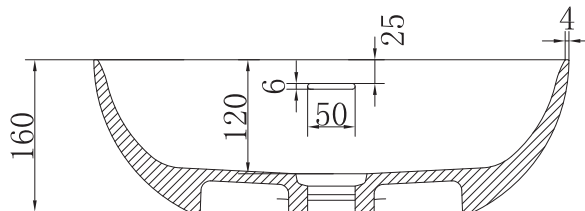

KADO

Kado Lussi Cast Solid Surface Thin Edge Vessel Basin with Plug & Waste 500mm White

9509633

SPECIFICATIONS

Recommended Use	Residential;Commercial
Primary Material	Solid Surface
Colour Finish	White
Bowl Capacity (L)	10
Weight (kg)	9
Taphole Configuration	None
Overflow Included	Yes
Plug & Waste Included	Yes

WARRANTY

Residential & Commercial Use (Years)	25
Spare Parts & Labour (Years)	1

Please refer to Kado Warranty page for full Terms and Conditions

Dimensions are nominal measurements only.

CLEANING RECOMMENDATIONS:

We recommend the use of soapy water or approved cleaners. This product should not be cleaned with abrasive materials. Damage caused by any improper treatment is not covered by the product warranty. Refer to Warranty Conditions

Disclaimer: Products in this specification manual must by regulation be installed by licensed and registered trade people. The manufacturer/distributor reserves the right to vary specifications or delete models from their range without prior notification. Dimensions are nominal measurements only. Dimensions and set-outs listed are correct at time of publication however the manufacturer/distributor takes no responsibility for printing errors.

Published 07/05/2026

To see the complete Kado range go to
www.reece.com.au