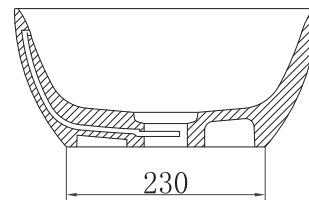

KADO

Kado Lussi Cast Solid Surface Thin Edge Vessel Basin with Plug & Waste 500mm White

9509633

SPECIFICATIONS

Recommended Use	Residential;Commercial
Primary Material	Solid Surface
Colour Finish	White
Bowl Capacity (L)	10
Weight (kg)	9
Taphole Configuration	None
Overflow Included	Yes
Plug & Waste Included	Yes

WARRANTY

Residential & Commercial Use (Years)	25
Spare Parts & Labour (Years)	1

Please refer to Kado Warranty page for full Terms and Conditions

Dimensions are nominal measurements only.

CLEANING RECOMMENDATIONS:

We recommend the use of soapy water or approved cleaners. This product should not be cleaned with abrasive materials. Damage caused by any improper treatment is not covered by the product warranty. Refer to Warranty Conditions

Disclaimer: Products in this specification manual must by regulation be installed by licensed and registered trade people. The manufacturer/distributor reserves the right to vary specifications or delete models from their range without prior notification. Dimensions are nominal measurements only. Dimensions and set-outs listed are correct at time of publication however the manufacturer/distributor takes no responsibility for printing errors.

Published 07/05/2026

To see the complete Kado range go to
www.reece.com.au