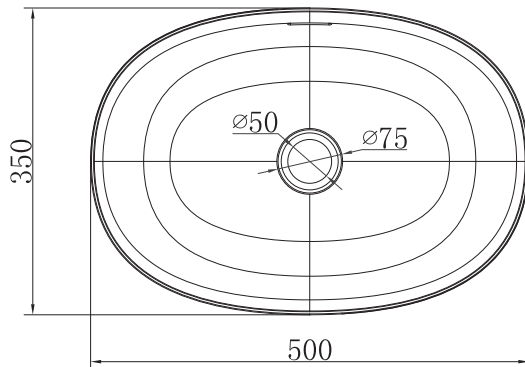

KADO

Kado Lussi Cast Solid Surface Thin Edge Vessel Basin with Plug & Waste 500mm White

9509633

SPECIFICATIONS

Recommended Use	Residential;Commercial
Primary Material	Solid Surface
Colour Finish	White
Bowl Capacity (L)	10
Weight (kg)	9
Taphole Configuration	None
Overflow Included	Yes
Plug & Waste Included	Yes

WARRANTY

Residential & Commercial Use (Years)	25
Spare Parts & Labour (Years)	1

Please refer to Kado Warranty page for full Terms and Conditions

Dimensions are nominal measurements only.

CLEANING RECOMMENDATIONS:

We recommend the use of soapy water or approved cleaners. This product should not be cleaned with abrasive materials. Damage caused by any improper treatment is not covered by the product warranty. Refer to Warranty Conditions

Disclaimer: Products in this specification manual must by regulation be installed by licensed and registered trade people. The manufacturer/distributor reserves the right to vary specifications or delete models from their range without prior notification. Dimensions are nominal measurements only. Dimensions and set-outs listed are correct at time of publication however the manufacturer/distributor takes no responsibility for printing errors.

Published 07/05/2026

To see the complete Kado range go to
www.reece.com.au