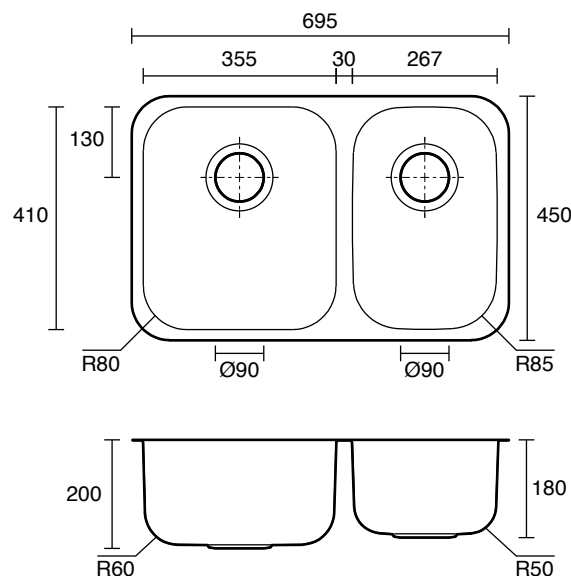

Dimensions are nominal measurements only.

CLEANING RECOMMENDATIONS:

We recommend the use of soapy water or approved cleaners. This product should not be cleaned with abrasive materials. Damage caused by any improper treatment is not covered by the product warranty. Refer to Warranty Conditions

Disclaimer: Products in this specification manual must by regulation be installed by licensed and registered trade people. The manufacturer/distributor reserves the right to vary specifications or delete models from their range without prior notification. Dimensions are nominal measurements only. Dimensions and set-outs listed are correct at time of publication however the manufacturer/distributor takes no responsibility for printing errors.

Published 01/04/2026

To see the complete Posh range go to www.reece.com.au