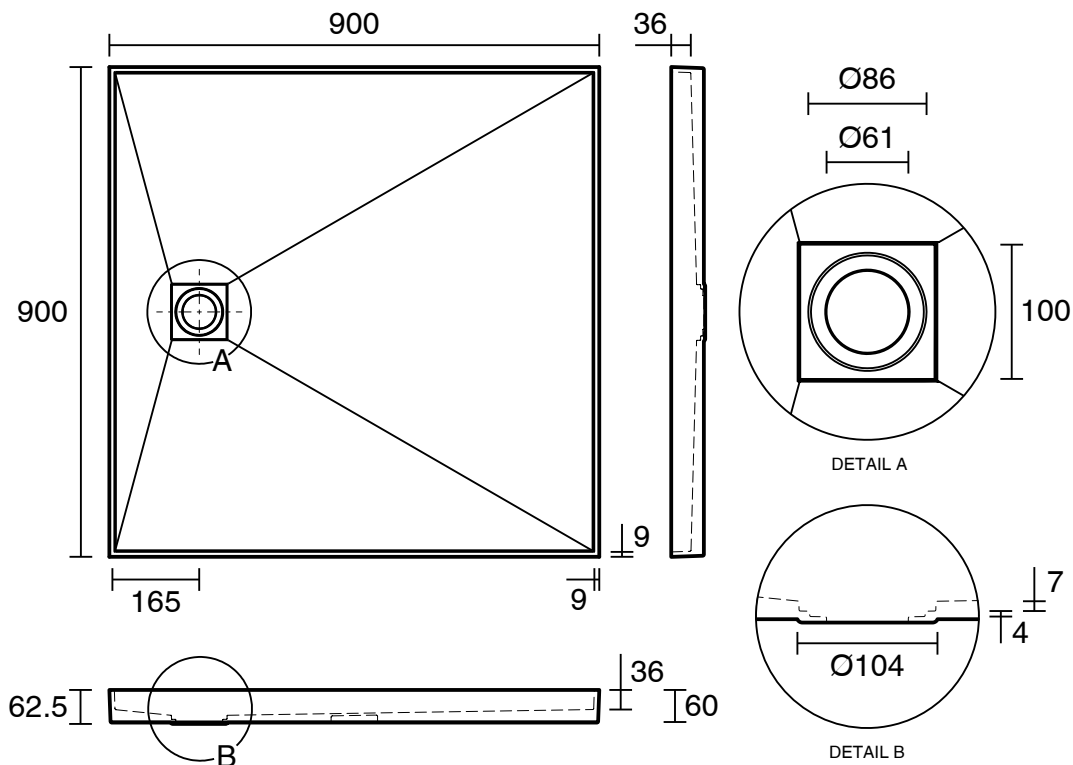

Posh Solus Tile Over Shower Tray with Rear Waste Base Only 900mm x 900mm

1703067

SPECIFICATIONS

Recommended Use	Residential;Commercial
Shower Base Material	SMC
Shower Base Colour	Grey
Waste Position	Centre Rear
Weight	20 kg

WARRANTY

Residential & Commercial Use (Years)	7
Spare Parts & Labour (Years)	1
<i>Please refer to Posh Warranty Page for full Terms and Conditions</i>	

Dimensions are nominal measurements only.

CLEANING RECOMMENDATIONS:

We recommend the use of soapy water or approved cleaners. This product should not be cleaned with abrasive materials. Damage caused by any improper treatment is not covered by the product warranty. Refer to Warranty Conditions

Disclaimer: Products in this specification manual must by regulation be installed by licensed and registered trade people. The manufacturer/distributor reserves the right to vary specifications or delete models from their range without prior notification. Dimensions are nominal measurements only. Dimensions and set-outs listed are correct at time of publication however the manufacturer/distributor takes no responsibility for printing errors.

Published 01/04/2026

To see the complete Posh range go to
www.reece.com.au