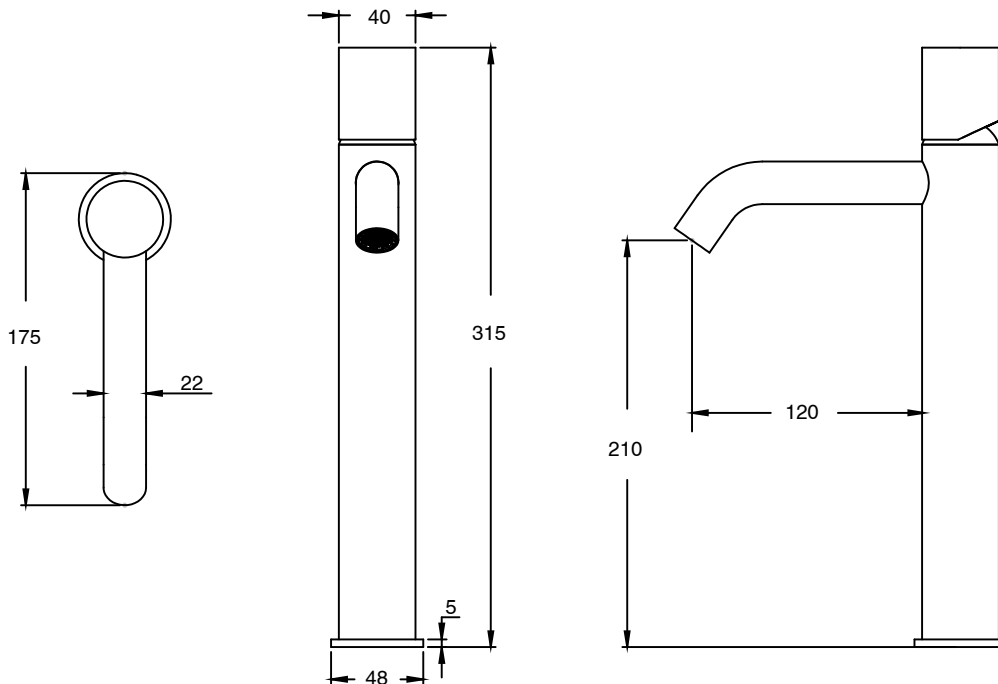

SUSSEX

**Sussex Pure Extended Basin Mixer Tap Curved Spout with Diamond Textured Handle
PVD Matte Black (5 Star)
9511376**

SPECIFICATIONS	
Recommended Use	Residential;Commercial
Colour Finish	Matte Black
Primary Material	DR Brass
Recommended Pressure Range	150 - 500 kPa as per AS3500
Max Continuous Working Temperature (deg C)	65
Min Continuous Working Temperature (deg C)	1
WARRANTY	
Residential Use (Years)	40
Commercial Use (Years)	10
<i>Please refer to Sussex Warranty page for full Terms and Conditions</i>	

Disclaimer: Products in this specification manual must by regulation be installed by licensed and registered trade people. The manufacturer/distributor reserves the right to vary specifications or delete models from their range without prior notification. Dimensions are nominal measurements only. Dimensions and set-outs listed are correct at time of publication however the manufacturer/distributor takes no responsibility for printing errors.