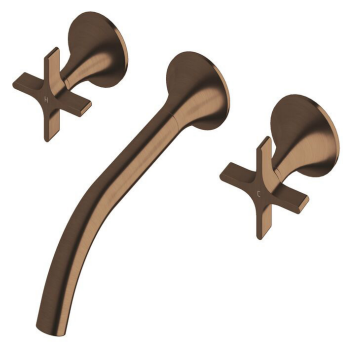

SUSSEX

Sussex Oria Cross Wall Basin Set 215mm PVD Brushed Bronze (5 Star)

2266342

SPECIFICATIONS

Recommended Use	Residential;Commercial
Colour Finish	Brushed Bronze
Primary Material	DR Brass
Recommended Pressure Range	150 - 500 kPa as per AS3500
Max Continuous Working Temperature (deg C)	65
Min Continuous Working Temperature (deg C)	1

WARRANTY

Residential Use (Years)	40
Commercial Use (Years)	10

Please refer to Sussex Warranty page for full Terms and Conditions

Dimensions are nominal measurements only.

CLEANING RECOMMENDATIONS:

We recommend the use of soapy water or approved cleaners. This product should not be cleaned with abrasive materials. Damage caused by any improper treatment is not covered by the product warranty. Refer to Warranty Conditions

Disclaimer: Products in this specification manual must by regulation be installed by licensed and registered trade people. The manufacturer/distributor reserves the right to vary specifications or delete models from their range without prior notification. Dimensions are nominal measurements only. Dimensions and set-outs listed are correct at time of publication however the manufacturer/distributor takes no responsibility for printing errors.

Published 17/04/2026

To see the complete Sussex range go to www.reece.com.au