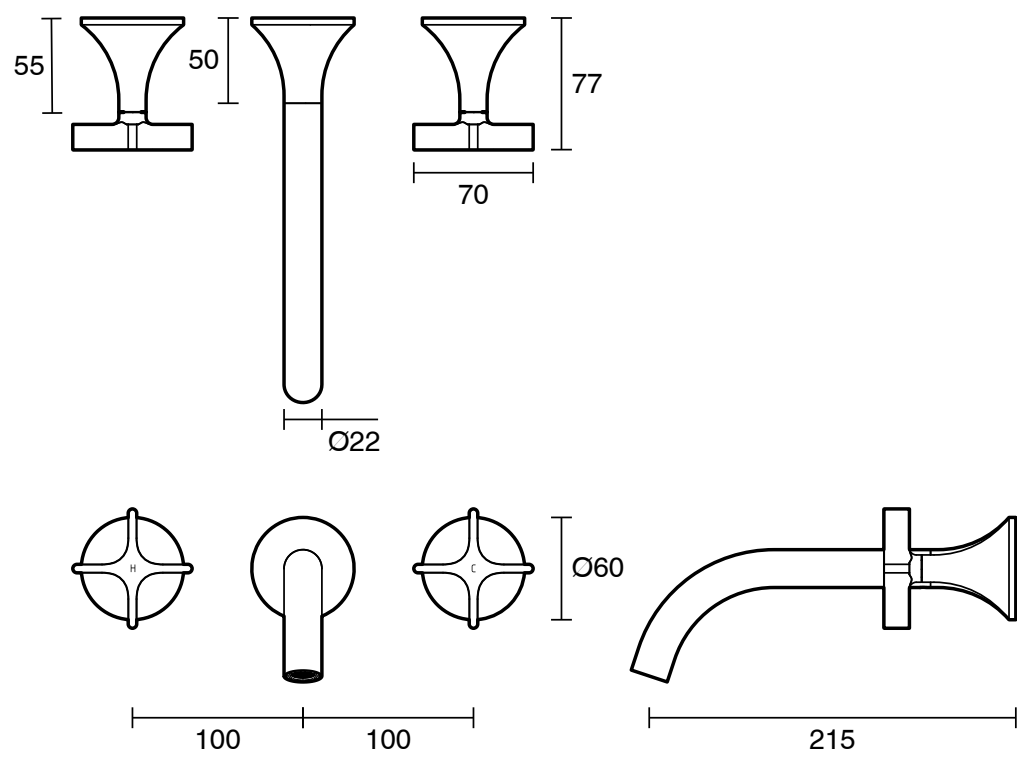

SUSSEX

Sussex Oria Cross Wall Basin Set 215mm PVD Brushed Bronze (5 Star)

2266342

SPECIFICATIONS

Recommended Use	Residential;Commercial
Colour Finish	Brushed Bronze
Primary Material	DR Brass
Recommended Pressure Range	150 - 500 kPa as per AS3500
Max Continuous Working Temperature (deg C)	65
Min Continuous Working Temperature (deg C)	1

WARRANTY

Residential Use (Years)	40
Commercial Use (Years)	10

Please refer to Sussex Warranty page for full Terms and Conditions

Dimensions are nominal measurements only.

CLEANING RECOMMENDATIONS:

We recommend the use of soapy water or approved cleaners. This product should not be cleaned with abrasive materials. Damage caused by any improper treatment is not covered by the product warranty. Refer to Warranty Conditions

Disclaimer: Products in this specification manual must by regulation be installed by licensed and registered trade people. The manufacturer/distributor reserves the right to vary specifications or delete models from their range without prior notification. Dimensions are nominal measurements only. Dimensions and set-outs listed are correct at time of publication however the manufacturer/distributor takes no responsibility for printing errors.

Published 17/04/2026

To see the complete Sussex range go to www.reece.com.au