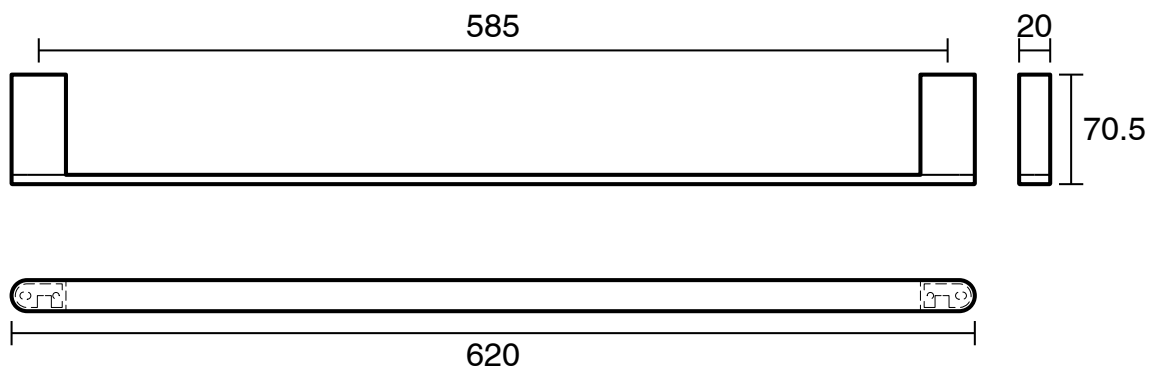

mizu

Mizu Soothe Single Towel Rail 600mm Brushed Brass

2266087

SPECIFICATIONS

Recommended Use	Residential;Commercial
Colour Finish	Brushed Brass
Primary Material	Zinc

WARRANTY

Residential & Commercial Use (Years)	25
Spare Parts & Labour (Years)	1

Please refer to Mizu Warranty page for full Terms and Conditions

Dimensions are nominal measurements only.

CLEANING RECOMMENDATIONS:

We recommend the use of soapy water or approved cleaners. This product should not be cleaned with abrasive materials. Damage caused by any improper treatment is not covered by the product warranty. Refer to Warranty Conditions

Disclaimer: Products in this specification manual must by regulation be installed by licensed and registered trade people. The manufacturer/distributor reserves the right to vary specifications or delete models from their range without prior notification. Dimensions are nominal measurements only. Dimensions and set-outs listed are correct at time of publication however the manufacturer/distributor takes no responsibility for printing errors.

Published 01/04/2026

To see the complete Mizu range go to
www.reece.com.au