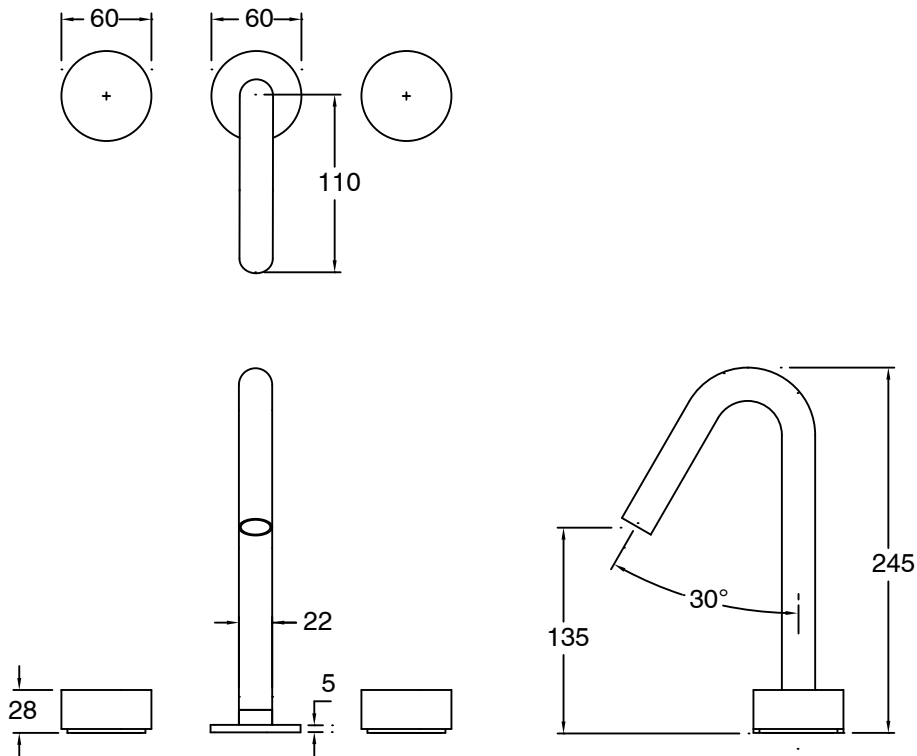

SUSSEX

Sussex Pure Basin Set with Linear Textured Handles PVD Brushed Nickel (5 Star) Lead Free

47038

SPECIFICATIONS	
Recommended Use	Residential;Commercial
Colour Finish	Brushed Nickel
Primary Material	Lead Free Brass
Recommended Pressure Range	150 - 500 kPa as per AS3500
Max Continuous Working Temperature (deg C)	65
Min Continuous Working Temperature (deg C)	1
WARRANTY	
Residential Use (Years)	40
Commercial Use (Years)	10
<i>Please refer to Sussex Warranty page for full Terms and Conditions</i>	

Disclaimer: Products in this specification manual must by regulation be installed by licensed and registered trade people. The manufacturer/distributor reserves the right to vary specifications or delete models from their range without prior notification. Dimensions are nominal measurements only. Dimensions and set-outs listed are correct at time of publication however the manufacturer/distributor takes no responsibility for printing errors.