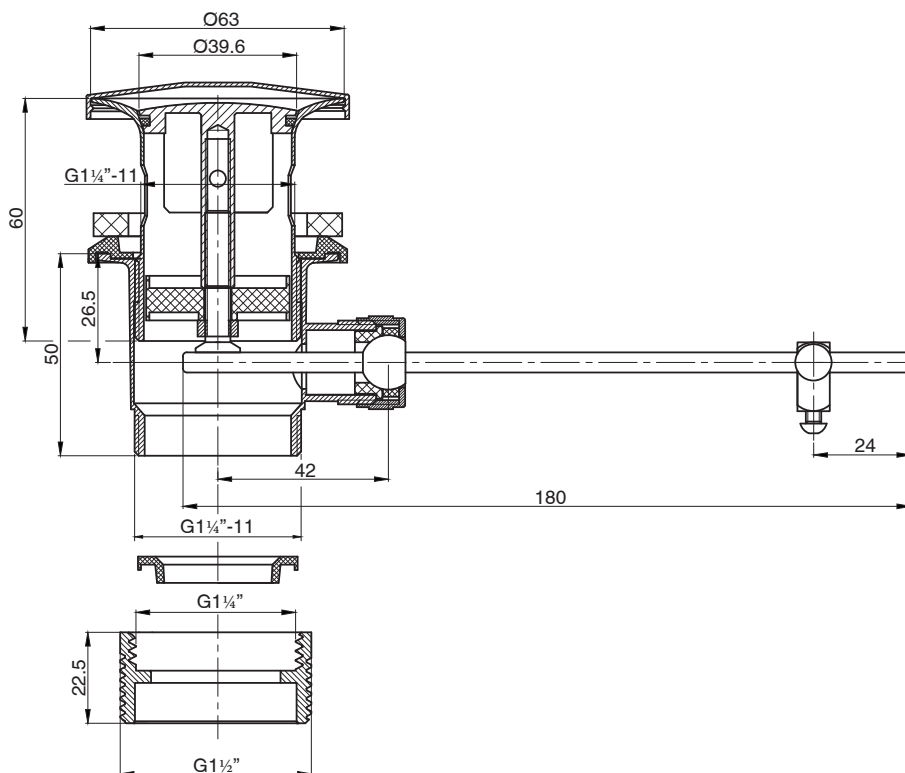

mizu

Mizu Drift Bidet/Basin Lever Pop Up Waste with Overflow 32mm x 40mm Chrome

1852365

SPECIFICATIONS

Recommended Use	Residential;Commercial
Colour Finish	Polished Chrome
Primary Material	DR Brass

WARRANTY

Parts Replacement Only - excludes labour costs (Years) 1

Please refer to Mizu Warranty page for full Terms and Conditions

Dimensions are nominal measurements only.

CLEANING RECOMMENDATIONS:

We recommend the use of soapy water or approved cleaners. This product should not be cleaned with abrasive materials. Damage caused by any improper treatment is not covered by the product warranty. Refer to Warranty Conditions

Disclaimer: Products in this specification manual must by regulation be installed by licensed and registered trade people. The manufacturer/distributor reserves the right to vary specifications or delete models from their range without prior notification. Dimensions are nominal measurements only. Dimensions and set-outs listed are correct at time of publication however the manufacturer/distributor takes no responsibility for printing errors.

Published 01/04/2026

To see the complete Mizu range go to www.reece.com.au