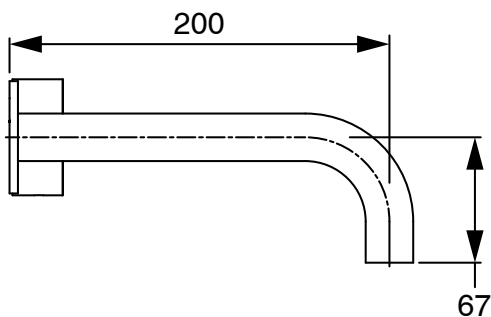

SUSSEX

Sussex Pure Progressive Wall Bath Mixer System 200mm PVD Brushed Gunmetal Lead Free

50018

SPECIFICATIONS

Recommended Use	Residential;Commercial
Colour Finish	Brushed Gunmetal
Primary Material	Lead Free Brass
Recommended Pressure Range	150 - 500 kPa as per AS3500
Max Continuous Working Temperature (deg C)	65
Min Continuous Working Temperature (deg C)	1

WARRANTY

Residential Use (Years)	40
Commercial Use (Years)	10

Please refer to Sussex Warranty page for full Terms and Conditions

Dimensions are nominal measurements only.

CLEANING RECOMMENDATIONS:

We recommend the use of soapy water or approved cleaners. This product should not be cleaned with abrasive materials. Damage caused by any improper treatment is not covered by the product warranty. Refer to Warranty Conditions

Disclaimer: Products in this specification manual must by regulation be installed by licensed and registered trade people. The manufacturer/distributor reserves the right to vary specifications or delete models from their range without prior notification. Dimensions are nominal measurements only. Dimensions and set-outs listed are correct at time of publication however the manufacturer/distributor takes no responsibility for printing errors.

Published 14/05/2026

To see the complete Sussex range go to www.reece.com.au