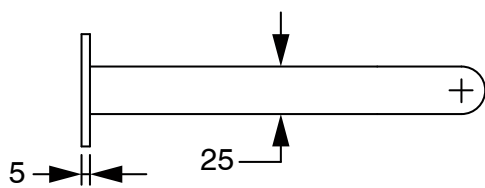

SUSSEX

Sussex Pure Progressive Wall Bath Mixer System 200mm PVD Brushed Gunmetal Lead Free

50018

SPECIFICATIONS

Recommended Use	Residential;Commercial
Colour Finish	Brushed Gunmetal
Primary Material	Lead Free Brass
Recommended Pressure Range	150 - 500 kPa as per AS3500
Max Continuous Working Temperature (deg C)	65
Min Continuous Working Temperature (deg C)	1

WARRANTY

Residential Use (Years)	40
Commercial Use (Years)	10

Please refer to Sussex Warranty page for full Terms and Conditions

Dimensions are nominal measurements only.

CLEANING RECOMMENDATIONS:

We recommend the use of soapy water or approved cleaners. This product should not be cleaned with abrasive materials. Damage caused by any improper treatment is not covered by the product warranty. Refer to Warranty Conditions

Disclaimer: Products in this specification manual must by regulation be installed by licensed and registered trade people. The manufacturer/distributor reserves the right to vary specifications or delete models from their range without prior notification. Dimensions are nominal measurements only. Dimensions and set-outs listed are correct at time of publication however the manufacturer/distributor takes no responsibility for printing errors.

Published 14/05/2026

To see the complete Sussex range go to www.reece.com.au