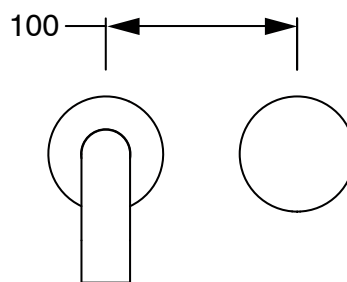

SUSSEX

Sussex Pure Progressive Wall Bath Mixer System 200mm PVD Brushed Gunmetal Lead Free

50018

SPECIFICATIONS

Recommended Use	Residential;Commercial
Colour Finish	Brushed Gunmetal
Primary Material	Lead Free Brass
Recommended Pressure Range	150 - 500 kPa as per AS3500
Max Continuous Working Temperature (deg C)	65
Min Continuous Working Temperature (deg C)	1

WARRANTY

Residential Use (Years)	40
Commercial Use (Years)	10

Please refer to Sussex Warranty page for full Terms and Conditions

Dimensions are nominal measurements only.

CLEANING RECOMMENDATIONS:

We recommend the use of soapy water or approved cleaners. This product should not be cleaned with abrasive materials. Damage caused by any improper treatment is not covered by the product warranty. Refer to Warranty Conditions

Disclaimer: Products in this specification manual must by regulation be installed by licensed and registered trade people. The manufacturer/distributor reserves the right to vary specifications or delete models from their range without prior notification. Dimensions are nominal measurements only. Dimensions and set-outs listed are correct at time of publication however the manufacturer/distributor takes no responsibility for printing errors.

Published 14/05/2026

To see the complete Sussex range go to www.reece.com.au