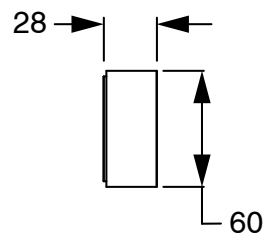

SUSSEX

Sussex Pure Progressive Wall Bath Mixer System 200mm PVD Brushed Gunmetal Lead Free

50018

SPECIFICATIONS

Recommended Use	Residential;Commercial
Colour Finish	Brushed Gunmetal
Primary Material	Lead Free Brass
Recommended Pressure Range	150 - 500 kPa as per AS3500
Max Continuous Working Temperature (deg C)	65
Min Continuous Working Temperature (deg C)	1

WARRANTY

Residential Use (Years)	40
Commercial Use (Years)	10

Please refer to Sussex Warranty page for full Terms and Conditions

Dimensions are nominal measurements only.

CLEANING RECOMMENDATIONS:

We recommend the use of soapy water or approved cleaners. This product should not be cleaned with abrasive materials. Damage caused by any improper treatment is not covered by the product warranty. Refer to Warranty Conditions

Disclaimer: Products in this specification manual must by regulation be installed by licensed and registered trade people. The manufacturer/distributor reserves the right to vary specifications or delete models from their range without prior notification. Dimensions are nominal measurements only. Dimensions and set-outs listed are correct at time of publication however the manufacturer/distributor takes no responsibility for printing errors.

Published 14/05/2026

To see the complete Sussex range go to www.reece.com.au