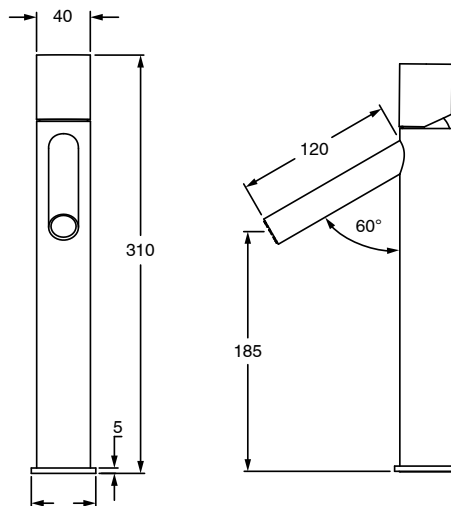

SUSSEX

**Sussex Pure Extended Basin Mixer with Diamond Textured Handles PVD Brushed Bronze (6 Star)
Lead Free
47271**

SPECIFICATIONS	
Recommended Use	Residential;Commercial
Colour Finish	Brushed Bronze
Primary Material	Lead Free Brass
Recommended Pressure Range	150 - 500 kPa as per AS3500
Max Continuous Working Temperature (deg C)	65
Min Continuous Working Temperature (deg C)	1
WARRANTY	
Residential Use (Years)	40
Commercial Use (Years)	10
<i>Please refer to Sussex Warranty page for full Terms and Conditions</i>	

Disclaimer: Products in this specification manual must by regulation be installed by licensed and registered trade people. The manufacturer/distributor reserves the right to vary specifications or delete models from their range without prior notification. Dimensions are nominal measurements only. Dimensions and set-outs listed are correct at time of publication however the manufacturer/distributor takes no responsibility for printing errors.