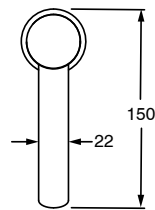

SUSSEX

**Sussex Pure Extended Basin Mixer with Diamond Textured Handles PVD Brushed Bronze (6 Star)
Lead Free
47271**

SPECIFICATIONS	
Recommended Use	Residential;Commercial
Colour Finish	Brushed Bronze
Primary Material	Lead Free Brass
Recommended Pressure Range	150 - 500 kPa as per AS3500
Max Continuous Working Temperature (deg C)	65
Min Continuous Working Temperature (deg C)	1
WARRANTY	
Residential Use (Years)	40
Commercial Use (Years)	10
<i>Please refer to Sussex Warranty page for full Terms and Conditions</i>	

Disclaimer: Products in this specification manual must by regulation be installed by licensed and registered trade people. The manufacturer/distributor reserves the right to vary specifications or delete models from their range without prior notification. Dimensions are nominal measurements only. Dimensions and set-outs listed are correct at time of publication however the manufacturer/distributor takes no responsibility for printing errors.