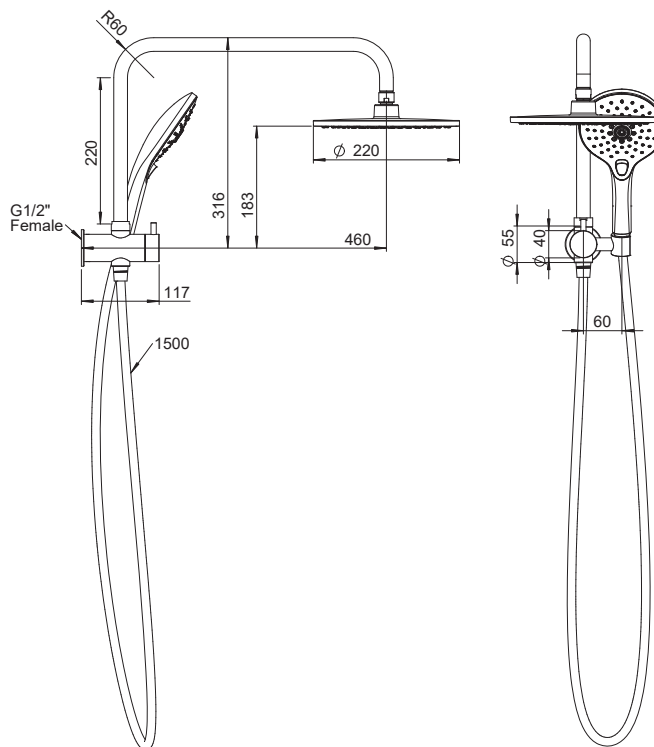

Posh Domaine Short Twin Shower with Water Inlet Wall Bracket Brushed Nickel (3 Star)

30522

SPECIFICATIONS

Recommended Use	Residential;Commercial
Colour Finish	Brushed Nickel
Primary Material	Brass
Recommended Pressure Range	150 - 500 kPa as per AS3500
Max Continuous Working Temperature (deg C)	60
Min Continuous Working Temperature (deg C)	5
Hot Water Unit Suitability	Storage Tank;Continuous Flow

WARRANTY

Residential & Commercial Use (Years)	25
Parts Replacement Only (Years)	1

Please refer to Posh Warranty Page for full Terms and Conditions

Dimensions are nominal measurements only.

CLEANING RECOMMENDATIONS:

We recommend the use of soapy water or approved cleaners. This product should not be cleaned with abrasive materials. Damage caused by any improper treatment is not covered by the product warranty. Refer to Warranty Conditions

Disclaimer: Products in this specification manual must by regulation be installed by licensed and registered trade people. The manufacturer/distributor reserves the right to vary specifications or delete models from their range without prior notification. Dimensions are nominal measurements only. Dimensions and set-outs listed are correct at time of publication however the manufacturer/distributor takes no responsibility for printing errors.

Published 01/04/2026

To see the complete Posh range go to
www.reece.com.au