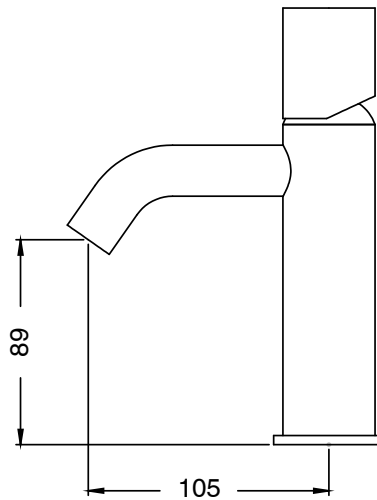

SUSSEX

Sussex Pure Basin Mixer Tap Curved Spout with Linear Textured Handle PVD Matte Black (5 Star)

9511377

SPECIFICATIONS	
Recommended Use	Residential;Commercial
Colour Finish	Matte Black
Primary Material	DR Brass
Recommended Pressure Range	150 - 500 kPa as per AS3500
Max Continuous Working Temperature (deg C)	65
Min Continuous Working Temperature (deg C)	1
WARRANTY	
Residential Use (Years)	40
Commercial Use (Years)	10
<i>Please refer to Sussex Warranty page for full Terms and Conditions</i>	