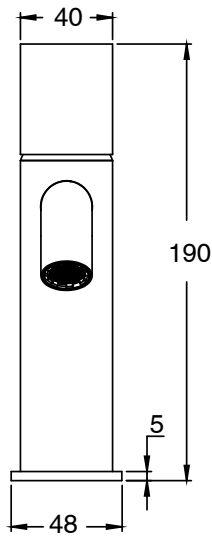

SUSSEX

Sussex Pure Basin Mixer Tap Curved Spout with Linear Textured Handle PVD Matte Black (5 Star)

9511377

SPECIFICATIONS	
Recommended Use	Residential;Commercial
Colour Finish	Matte Black
Primary Material	DR Brass
Recommended Pressure Range	150 - 500 kPa as per AS3500
Max Continuous Working Temperature (deg C)	65
Min Continuous Working Temperature (deg C)	1
WARRANTY	
Residential Use (Years)	40
Commercial Use (Years)	10
<i>Please refer to Sussex Warranty page for full Terms and Conditions</i>	