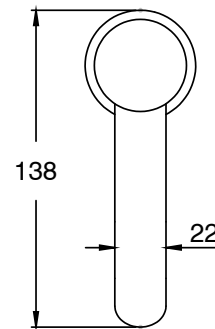

SUSSEX

Sussex Pure Basin Mixer Tap Curved Spout with Linear Textured Handle PVD Matte Black (5 Star)

9511377

SPECIFICATIONS	
Recommended Use	Residential;Commercial
Colour Finish	Matte Black
Primary Material	DR Brass
Recommended Pressure Range	150 - 500 kPa as per AS3500
Max Continuous Working Temperature (deg C)	65
Min Continuous Working Temperature (deg C)	1
WARRANTY	
Residential Use (Years)	40
Commercial Use (Years)	10
<i>Please refer to Sussex Warranty page for full Terms and Conditions</i>	

Disclaimer: Products in this specification manual must by regulation be installed by licensed and registered trade people. The manufacturer/distributor reserves the right to vary specifications or delete models from their range without prior notification. Dimensions are nominal measurements only. Dimensions and set-outs listed are correct at time of publication however the manufacturer/distributor takes no responsibility for printing errors.