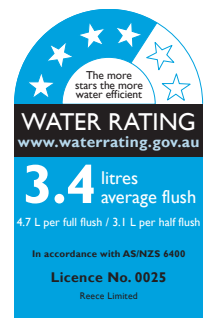

To see the complete Kado range go to www.reece.com.au/bathrooms