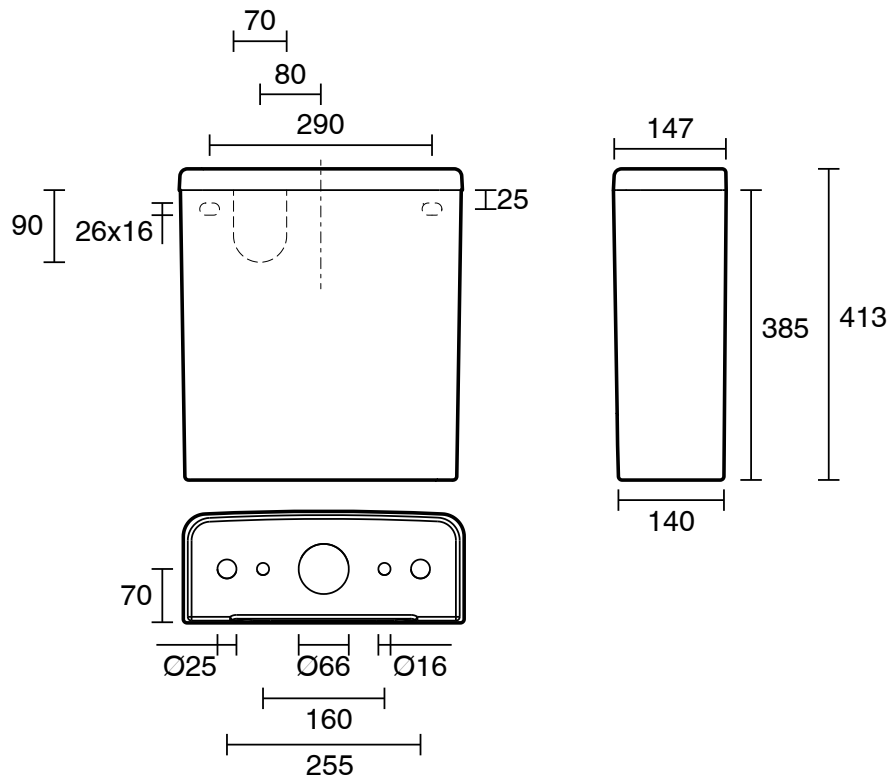

KADO

Kado Lussi Close Coupled Back to Wall Rimless Overheight Back Inlet Cistern White (4 Star)

1832602

SPECIFICATIONS	
Recommended Use	Residential;Commercial
Cistern Type	Close Coupled;Back to Wall
Cistern Material	Vitreous China
Water Inlet Position	Back
Mounting	Wall;Product Surface
Toilet Seat Included	No
WARRANTY	
Residential & Commercial Use (Years)	25
Spare Parts & Labour (Years)	1
<i>Please refer to Kado Warranty Page for full Terms and Conditions</i>	