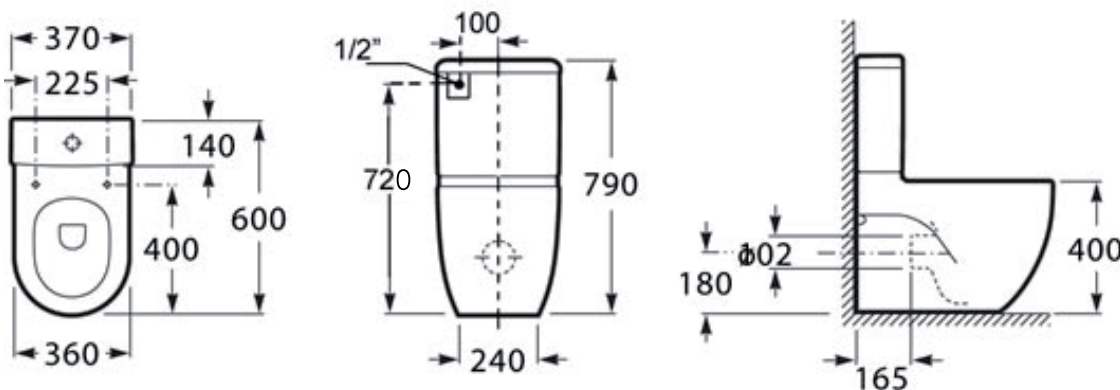

Roca Meridian Close Coupled Back to Wall Back Inlet Toilet Suite S&P Trap with Soft Close Seat Quick Release MK2 White/Chrome (4 Star)

9504669

SPECIFICATIONS

Recommended Use	Residential;Commercial
Rim Configuration	Box
Pan Outlet Type	P Trap;S Trap
Pan Material	Vitreous China
Pan Weight (kg)	37.8
Toilet Seat Type	Soft Close;Quick Release
Toilet Seat Material	Urea

WARRANTY

Residential & Commercial Use (Years)	25
Spare Parts & Labour (Years)	1

Please refer to Roca Warranty page for full Terms and Conditions