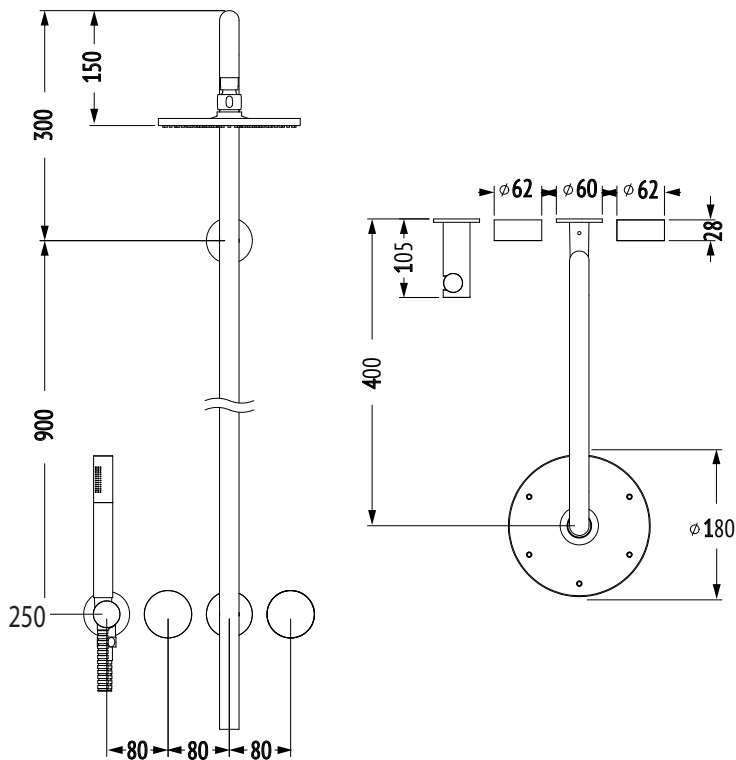

SUSSEX

Sussex Pure Progressive Column Shower Mixer Tap System 180mm with Handshower Right Hand Chrome (3 Star) 2299472

SPECIFICATIONS	
Recommended Use	Residential;Commercial
Colour Finish	Polished Chrome
Primary Material	DR Brass
Recommended Pressure Range	150 - 500 kPa as per AS3500
Max Continuous Working Temperature (deg C)	65
Min Continuous Working Temperature (deg C)	1
WARRANTY	
Residential Use (Years)	40
Commercial Use (Years)	10
<i>Please refer to Sussex Warranty page for full Terms and Conditions</i>	

Disclaimer: Products in this specification manual must by regulation be installed by licensed and registered trade people. The manufacturer/distributor reserves the right to vary specifications or delete models from their range without prior notification. Dimensions are nominal measurements only. Dimensions and set-outs listed are correct at time of publication however the manufacturer/distributor takes no responsibility for printing errors.