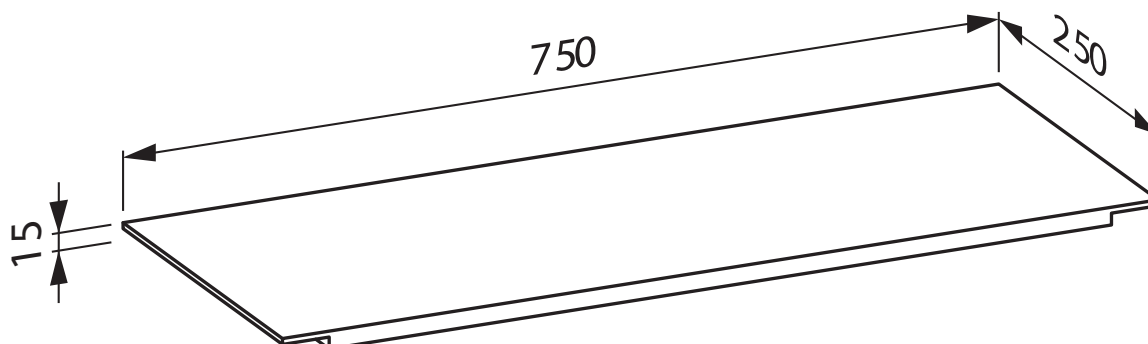

LAUFEN

LAUFEN Kartell Shelf for Bath 750mm x 250mm x 15mm Fume

9504734

SPECIFICATIONS

Recommended Use	Residential;Commercial
Colour Finish	Fume
Primary Material	Polycarbonate

WARRANTY

Residential & Commercial Use (Years)	25
Parts Replacement Only (Years)	1

Please refer to LAUFEN Warranty page for full Terms and Conditions

Dimensions are nominal measurements only.

CLEANING RECOMMENDATIONS:

We recommend the use of soapy water or approved cleaners. This product should not be cleaned with abrasive materials. Damage caused by any improper treatment is not covered by the product warranty. Refer to Warranty Conditions

Disclaimer: Products in this specification manual must by regulation be installed by licensed and registered trade people. The manufacturer/distributor reserves the right to vary specifications or delete models from their range without prior notification. Dimensions are nominal measurements only. Dimensions and set-outs listed are correct at time of publication however the manufacturer/distributor takes no responsibility for printing errors.

Published 01/04/2026

To see the complete LAUFEN range go to
www.reece.com.au