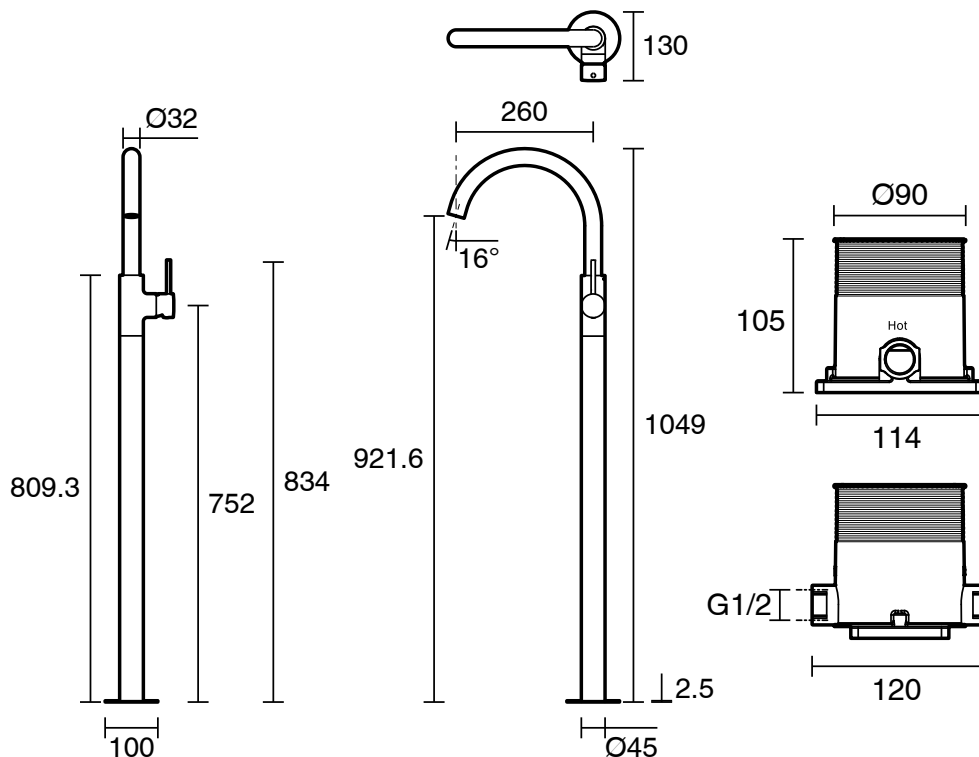

## Mizu Drift Floor Mounted Bath Mixer Kit Brushed Gunmetal

2267388

SPECIFICATIONS	
Recommended Use	Residential;Commercial
Colour Finish	Brushed Gunmetal
Primary Material	DR Brass
Recommended Pressure Range	150 - 500 kPa as per AS3500
Max Continuous Working Temperature (deg C)	65
Min Continuous Working Temperature (deg C)	5
WARRANTY	
Residential & Commercial Use (Years)	25
Spare Parts & Labour (Years)	1
<i>Please refer to Mizu Warranty page for full Terms and Conditions</i>	

Dimensions are nominal measurements only.