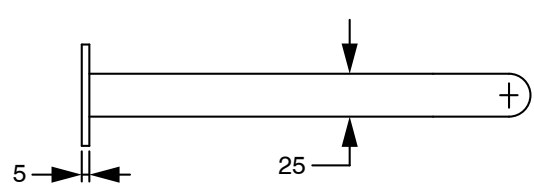

SUSSEX

Sussex Pure Progressive Wall Bath Mixer System 250mm PVD Brushed Gunmetal Lead Free

50058

SPECIFICATIONS

Recommended Use	Residential;Commercial
Colour Finish	Brushed Gunmetal
Primary Material	Lead Free Brass
Recommended Pressure Range	150 - 500 kPa as per AS3500
Max Continuous Working Temperature (deg C)	65
Min Continuous Working Temperature (deg C)	1

WARRANTY

Residential Use (Years)	40
Commercial Use (Years)	10

Please refer to Sussex Warranty page for full Terms and Conditions

Dimensions are nominal measurements only.

CLEANING RECOMMENDATIONS:

We recommend the use of soapy water or approved cleaners. This product should not be cleaned with abrasive materials. Damage caused by any improper treatment is not covered by the product warranty. Refer to Warranty Conditions

Disclaimer: Products in this specification manual must by regulation be installed by licensed and registered trade people. The manufacturer/distributor reserves the right to vary specifications or delete models from their range without prior notification. Dimensions are nominal measurements only. Dimensions and set-outs listed are correct at time of publication however the manufacturer/distributor takes no responsibility for printing errors.

Published 14/05/2026

To see the complete Sussex range go to www.reece.com.au