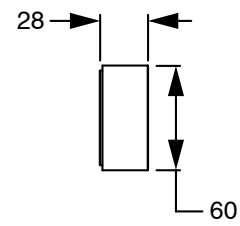

SUSSEX

Sussex Pure Progressive Wall Bath Mixer System 250mm PVD Brushed Gunmetal Lead Free

50058

SPECIFICATIONS

Recommended Use	Residential;Commercial
Colour Finish	Brushed Gunmetal
Primary Material	Lead Free Brass
Recommended Pressure Range	150 - 500 kPa as per AS3500
Max Continuous Working Temperature (deg C)	65
Min Continuous Working Temperature (deg C)	1

WARRANTY

Residential Use (Years)	40
Commercial Use (Years)	10

Please refer to Sussex Warranty page for full Terms and Conditions