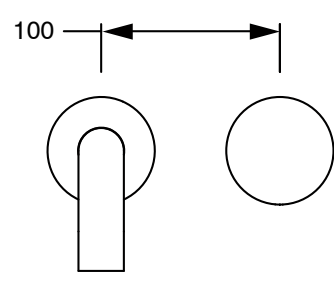

SUSSEX

Sussex Pure Progressive Wall Bath Mixer System 250mm PVD Brushed Gunmetal Lead Free

50058

SPECIFICATIONS

Recommended Use	Residential;Commercial
Colour Finish	Brushed Gunmetal
Primary Material	Lead Free Brass
Recommended Pressure Range	150 - 500 kPa as per AS3500
Max Continuous Working Temperature (deg C)	65
Min Continuous Working Temperature (deg C)	1

WARRANTY

Residential Use (Years)	40
Commercial Use (Years)	10

Please refer to Sussex Warranty page for full Terms and Conditions

Dimensions are nominal measurements only.

CLEANING RECOMMENDATIONS:

We recommend the use of soapy water or approved cleaners. This product should not be cleaned with abrasive materials. Damage caused by any improper treatment is not covered by the product warranty. Refer to Warranty Conditions

Disclaimer: Products in this specification manual must by regulation be installed by licensed and registered trade people. The manufacturer/distributor reserves the right to vary specifications or delete models from their range without prior notification. Dimensions are nominal measurements only. Dimensions and set-outs listed are correct at time of publication however the manufacturer/distributor takes no responsibility for printing errors.

Published 14/05/2026

To see the complete Sussex range go to www.reece.com.au