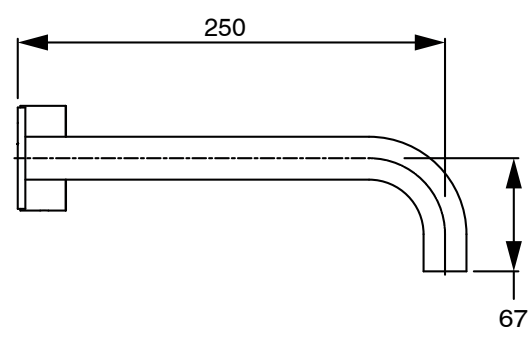

SUSSEX

Sussex Pure Progressive Wall Bath Mixer System 250mm PVD Brushed Gunmetal Lead Free

50058

SPECIFICATIONS

Recommended Use	Residential;Commercial
Colour Finish	Brushed Gunmetal
Primary Material	Lead Free Brass
Recommended Pressure Range	150 - 500 kPa as per AS3500
Max Continuous Working Temperature (deg C)	65
Min Continuous Working Temperature (deg C)	1

WARRANTY

Residential Use (Years)	40
Commercial Use (Years)	10

Please refer to Sussex Warranty page for full Terms and Conditions

Dimensions are nominal measurements only.

CLEANING RECOMMENDATIONS:

We recommend the use of soapy water or approved cleaners. This product should not be cleaned with abrasive materials. Damage caused by any improper treatment is not covered by the product warranty. Refer to Warranty Conditions

Disclaimer: Products in this specification manual must by regulation be installed by licensed and registered trade people. The manufacturer/distributor reserves the right to vary specifications or delete models from their range without prior notification. Dimensions are nominal measurements only. Dimensions and set-outs listed are correct at time of publication however the manufacturer/distributor takes no responsibility for printing errors.

Published 14/05/2026

To see the complete Sussex range go to www.reece.com.au