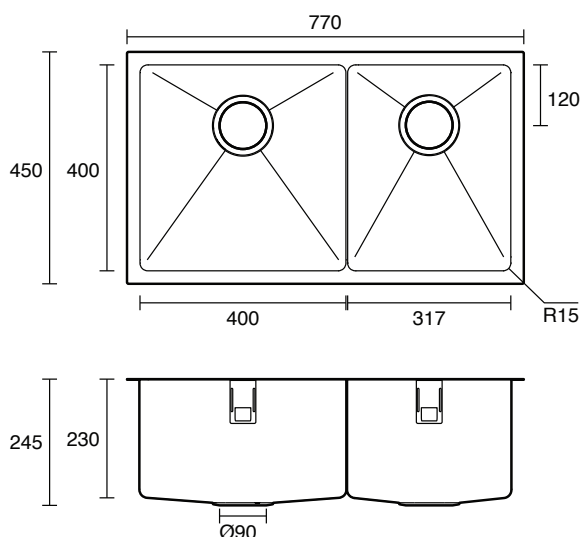

Dimensions are nominal measurements only.

CLEANING RECOMMENDATIONS:

We recommend the use of soapy water or approved cleaners. This product should not be cleaned with abrasive materials. Damage caused by any improper treatment is not covered by the product warranty. Refer to Warranty Conditions

Disclaimer: Products in this specification manual must by regulation be installed by licensed and registered trade people. The manufacturer/distributor reserves the right to vary specifications or delete models from their range without prior notification. Dimensions are nominal measurements only. Dimensions and set-outs listed are correct at time of publication however the manufacturer/distributor takes no responsibility for printing errors.

Published 01/04/2026

To see the complete Memo range go to www.reece.com.au