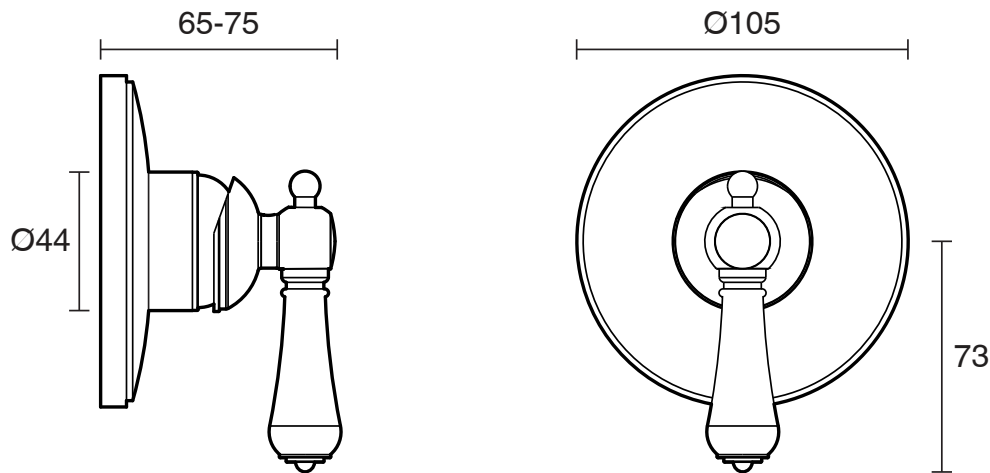

KADO

Kado Era Shower Mixer Porcelain Handle Chrome

9507549

SPECIFICATIONS

Recommended Use	Residential;Commercial
Colour	Chrome with Porcelain Handles
Finish	Polished
Material	DR Brass
Recommended Pressure Range	150 - 500 kPa
Maximum Continuous Working Temperature	80 deg C
Suitable for Storage Tank Hot Water	Yes
Suitable for Continuous Flow Hot Water	Yes
Suitable for Gravity Feed Hot Water	No

WARRANTY

Residential & Commercial Use (Years)	25
Spare Parts & Labour (Years)	1

Please refer to Kado Warranty Page for full Terms and Conditions

Dimensions are nominal measurements only.

CLEANING RECOMMENDATIONS:

We recommend the use of soapy water or approved cleaners. This product should not be cleaned with abrasive materials. Damage caused by any improper treatment is not covered by the product warranty. Refer to Warranty Conditions

Disclaimer: Products in this specification manual must by regulation be installed by licensed and registered trade people. The manufacturer/distributor reserves the right to vary specifications or delete models from their range without prior notification. Dimensions are nominal measurements only. Dimensions and set-outs listed are correct at time of publication however the manufacturer/distributor takes no responsibility for printing errors.

Published 01/04/2026

To see the complete Kado range go to www.reece.com.au