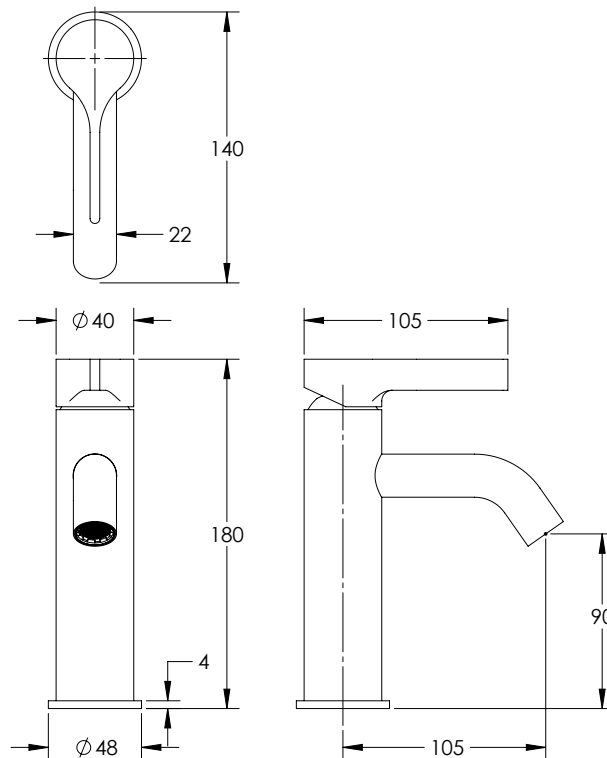

WARRANTY

Residential Use (Years)	40
Commercial Use (Years)	10

Please refer to Sussex Warranty page for full Terms and Conditions

Dimensions are nominal measurements only.

CLEANING RECOMMENDATIONS:

We recommend the use of soapy water or approved cleaners. This product should not be cleaned with abrasive materials. Damage caused by any improper treatment is not covered by the product warranty. Refer to Warranty Conditions

Disclaimer: Products in this specification manual must by regulation be installed by licensed and registered trade people. The manufacturer/distributor reserves the right to vary specifications or delete models from their range without prior notification. Dimensions are nominal measurements only. Dimensions and set-outs listed are correct at time of publication however the manufacturer/distributor takes no responsibility for printing errors.

Published 01/04/2026

To see the complete Sussex range go to www.reece.com.au