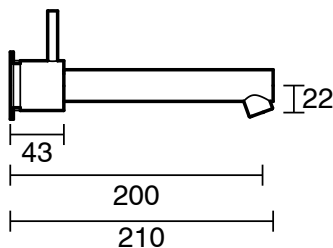

SUSSEX

Scala Straight Wall Basin Set 200mm PVD Matte Black (6 Star) Lead Free

52492

SPECIFICATIONS

Recommended Use	Residential;Commercial
Colour Finish	Matte Black
Primary Material	Lead Free Brass
Recommended Pressure Range	150 - 500 kPa as per AS3500
Max Continuous Working Temperature (deg C)	65
Min Continuous Working Temperature (deg C)	1

WARRANTY

Residential Use (Years)	40
Commercial Use (Years)	10

Please refer to Sussex Warranty page for full Terms and Conditions

Dimensions are nominal measurements only.

CLEANING RECOMMENDATIONS:

We recommend the use of soapy water or approved cleaners. This product should not be cleaned with abrasive materials. Damage caused by any improper treatment is not covered by the product warranty. Refer to Warranty Conditions

Disclaimer: Products in this specification manual must by regulation be installed by licensed and registered trade people. The manufacturer/distributor reserves the right to vary specifications or delete models from their range without prior notification. Dimensions are nominal measurements only. Dimensions and set-outs listed are correct at time of publication however the manufacturer/distributor takes no responsibility for printing errors.

Published 12/05/2026

To see the complete Sussex range go to www.reece.com.au