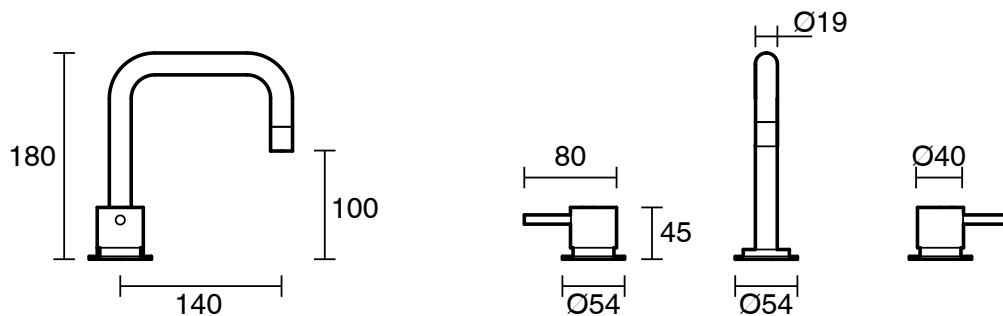

SUSSEX

Sussex Scala Basin Set Square Chrome (5 Star)

2261606

SPECIFICATIONS

Recommended Use	Residential;Commercial
Colour Finish	Polished Chrome
Primary Material	DR Brass
Recommended Pressure Range	150 - 500 kPa as per AS3500
Max Continuous Working Temperature (deg C)	65
Min Continuous Working Temperature (deg C)	1

WARRANTY

Residential Use (Years)	40
Commercial Use (Years)	10

Please refer to Sussex Warranty page for full Terms and Conditions