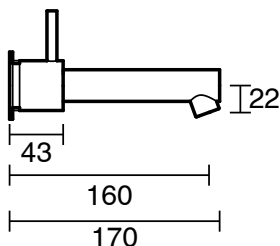

SUSSEX

Scala Wall Bath Set Straight 160mm PVD Brushed Platinum Gold Lead Free

51263

SPECIFICATIONS

Recommended Use	Residential;Commercial
Colour Finish	Brushed Platinum Gold
Primary Material	Lead Free Brass
Recommended Pressure Range	150 - 500 kPa as per AS3500
Max Continuous Working Temperature (deg C)	65
Min Continuous Working Temperature (deg C)	1

WARRANTY

Residential Use (Years)	40
Commercial Use (Years)	10

Please refer to Sussex Warranty page for full Terms and Conditions

Dimensions are nominal measurements only.

CLEANING RECOMMENDATIONS:

We recommend the use of soapy water or approved cleaners. This product should not be cleaned with abrasive materials. Damage caused by any improper treatment is not covered by the product warranty. Refer to Warranty Conditions

Disclaimer: Products in this specification manual must by regulation be installed by licensed and registered trade people. The manufacturer/distributor reserves the right to vary specifications or delete models from their range without prior notification. Dimensions are nominal measurements only. Dimensions and set-outs listed are correct at time of publication however the manufacturer/distributor takes no responsibility for printing errors.

Published 12/05/2026

To see the complete Sussex range go to www.reece.com.au