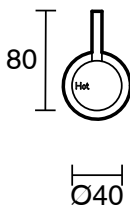

SUSSEX

Scala Wall Bath Set Straight 160mm PVD Brushed Platinum Gold Lead Free

51263

SPECIFICATIONS

Recommended Use	Residential;Commercial
Colour Finish	Brushed Platinum Gold
Primary Material	Lead Free Brass
Recommended Pressure Range	150 - 500 kPa as per AS3500
Max Continuous Working Temperature (deg C)	65
Min Continuous Working Temperature (deg C)	1

WARRANTY

Residential Use (Years)	40
Commercial Use (Years)	10

Please refer to Sussex Warranty page for full Terms and Conditions