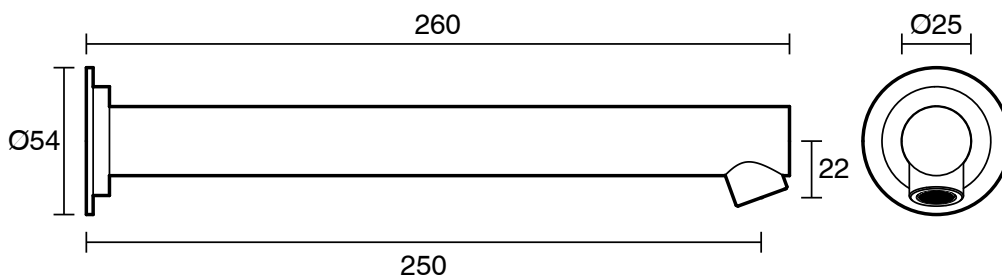

SUSSEX

Scala Wall Basin Outlet Straight 250mm PVD Brushed Platinum Gold (5 Star) Lead Free

52449

SPECIFICATIONS

Recommended Use	Residential;Commercial
Colour Finish	Brushed Platinum Gold
Primary Material	Lead Free Brass
Recommended Pressure Range	150 - 500 kPa as per AS3500
Max Continuous Working Temperature (deg C)	65
Min Continuous Working Temperature (deg C)	1

WARRANTY

Residential Use (Years)	40
Commercial Use (Years)	10

Please refer to Sussex Warranty page for full Terms and Conditions