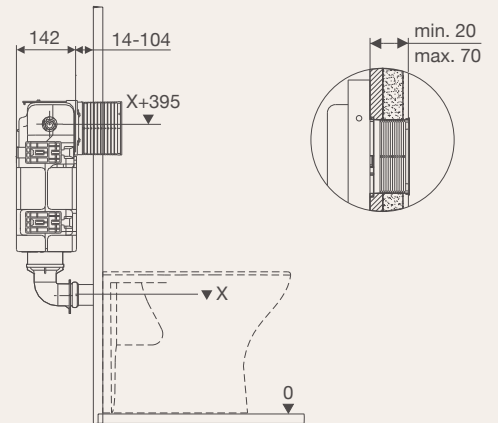

Cistern Features

Molded from a single piece of high density plastic to reduce any possible leak points

Designed for easy and fast installation and servicing

Sourced from world-class, industry leading manufacturers

10 year domestic warranty on all cisterns, regardless of what pan you pair it with

Anti-condensation foam for moisture prevention behind the wall

Powder coated enamelled galvanised steel frame for greater support and durability

WELS 4 star, 4.5/3 L/per flush with the ability to adjust to 6/3 L/per flush

Undercounter access

Hideaway+ Undercounter Cistern Back to Wall
9508062