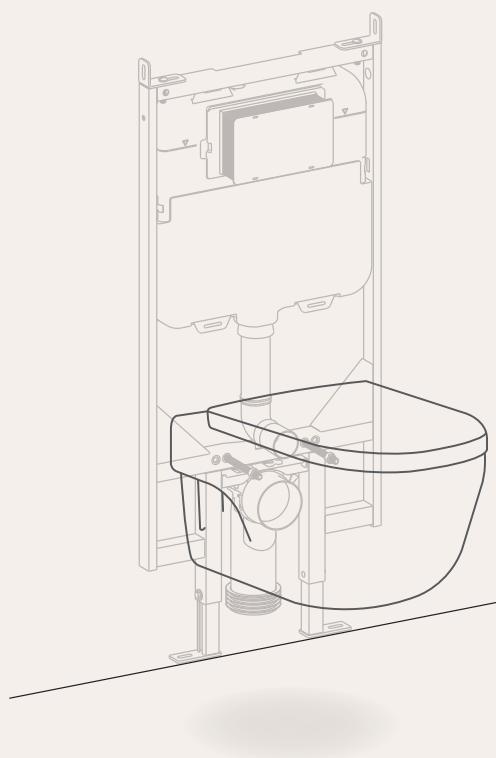

Undercounter Access

With undercounter access you can place your cistern in a nib wall or obstructed wall, and choose between front or top access.

Remote Access

For a minimal look, you can always access your cistern from the back or install it higher in the roof.

Remote Buttons can be positioned anywhere within 4 metres of the cistern.

hideaway+

3 steps

Build your suite

to create

Step 1 – Select your access

With an access type for every bathroom, achieving your design goal is easy.

Front access

Undercounter access

Remote access

Step 2 — Pick your pan

Hideaway+ cisterns and buttons are compatible with any and every toilet pan, so you have complete freedom to choose.

Back to Wall Toilet Pan

Wall Hung Toilet Pan

Step 3 – Choose your button

Make a statement or blend into the background, with our range of button designs, materials, and coloured finishes there is a button to help you create your perfect bathroom.