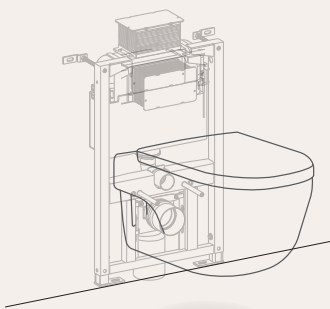

Hideaway+ In-Wall Cistern Wall Hung
9503670

Cistern Features

Molded from a single piece of high density plastic to reduce any possible leak points

Designed for easy and fast installation and servicing

Sourced from world-class, industry leading manufacturers

10 year domestic warranty on all cisterns, regardless of what pan you pair it with

Anti-condensation foam for moisture prevention behind the wall

Powder coated enamelled galvanised steel frame for greater support and durability

WELS 4 star, 4.5/3 L/per flush with the ability to adjust to 6/3 L/per flush

Undercounter access

Hideaway+ Undercounter Cistern Back to Wall
9508062

Hideaway+ Undercounter Cistern Wall Hung
9508061

Bathroom Happiness