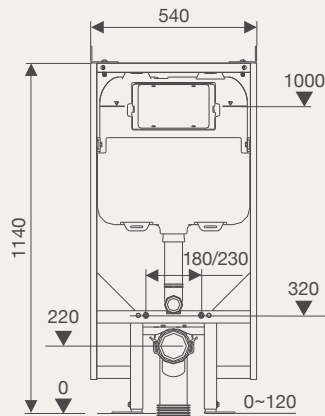

Hideaway+ In-Wall Cistern Wall Hung
9503670