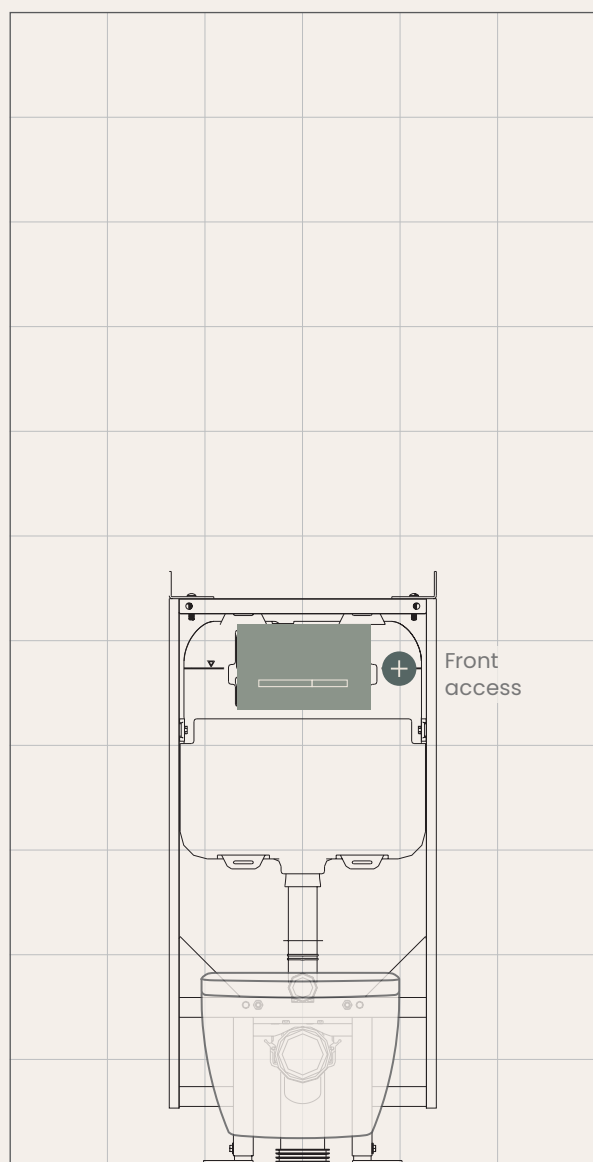

Unlimited Access

No matter what your design goal or bathroom layout is, Hideaway+ has an access option to help you create a beautiful and functional space, with no limitations.

Front Access

Quick and easy, cistern access is gained through the button on the front of the wall above the toilet pan.