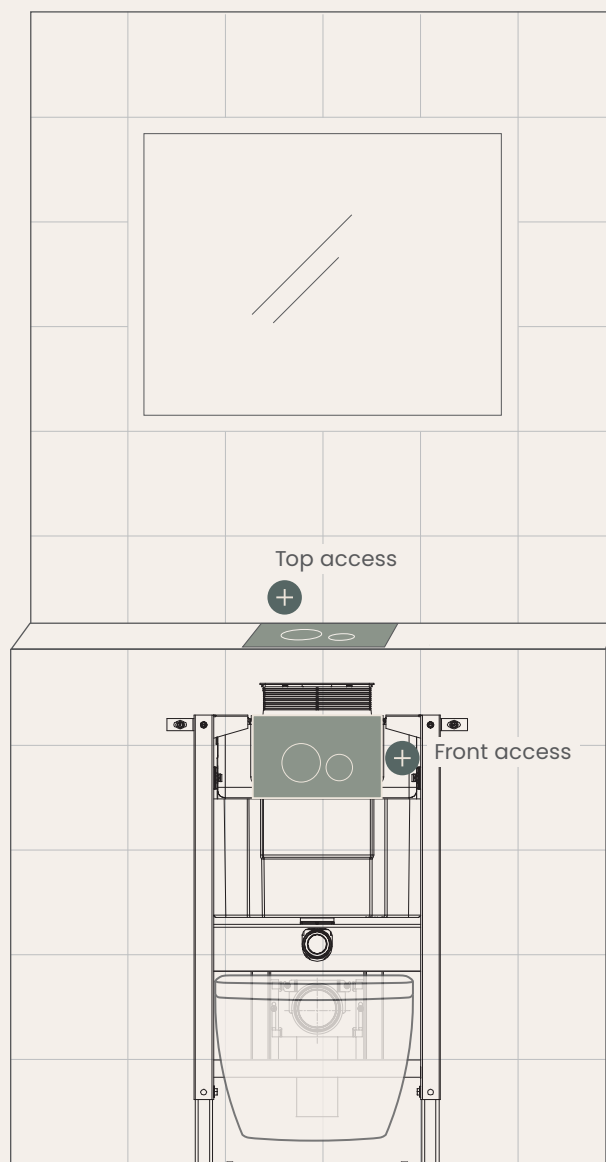

Pictured
Wall Hung Cistern
Remote Access Installation

Reliable

Moulded from a single piece of high-density plastic, Hideaway+ In-Wall Cisterns are designed to last so what's out of sight can also be out of mind.

Flexible

Unlimited Access

No matter what your design goal or bathroom layout is, Hideaway+ has an access option to help you create a beautiful and functional space, with no limitations.

Front Access

Quick and easy, cistern access is gained through the button on the front of the wall above the toilet pan.

Undercounter Access

With undercounter access you can place your cistern in a nib wall or obstructed wall, and choose between front or top access.

Remote Access

For a minimal look, you can always access your cistern from the back or install it higher in the roof.

Remote Buttons can be positioned anywhere within 4 metres of the cistern.

hideaway+

3 steps

Build your suite

to create

Step 1 – Select your access

With an access type for every bathroom, achieving your design goal is easy.