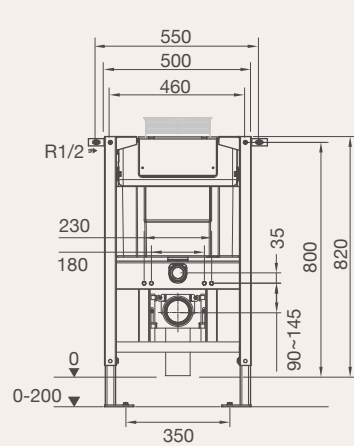

WELS 4 star, 4.5/3 L/per flush with the ability to adjust to 6/3 L/per flush

Undercounter access

Hideaway+ Undercounter Cistern Back to Wall
9508062

Hideaway+ Undercounter Cistern Wall Hung
9508061

Bathroom Happiness