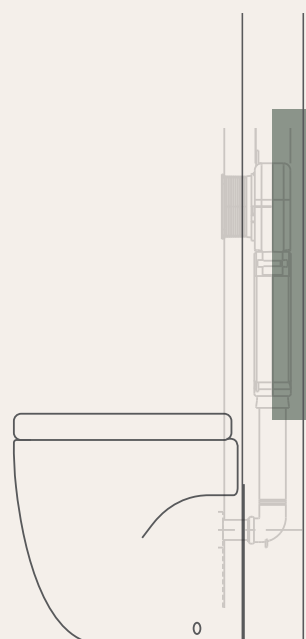

Remote access