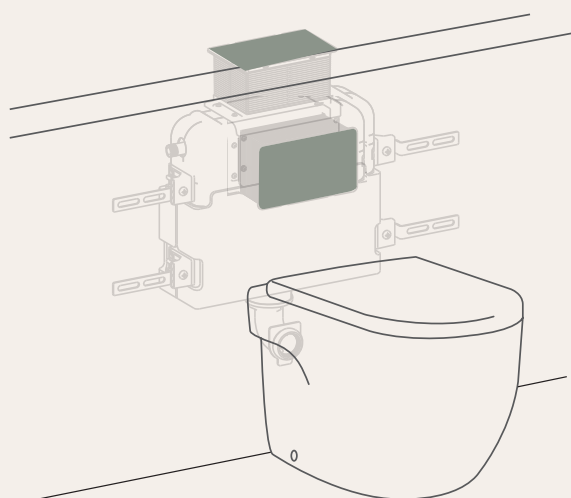

Undercounter Access

With undercounter access you can place your cistern in a nib wall or obstructed wall, and choose between front or top access.

Remote Access

For a minimal look, you can always access your cistern from the back or install it higher in the roof.

Remote Buttons can be positioned anywhere within 4 metres of the cistern.

hideaway+

3 steps

Build your suite

to create

Step 1 – Select your access

With an access type for every bathroom, achieving your design goal is easy.

Front access

Undercounter access

Remote access

Step 2 — Pick your pan

Hideaway+ cisterns and buttons are compatible with any and every toilet pan, so you have complete freedom to choose.

Back to Wall Toilet Pan