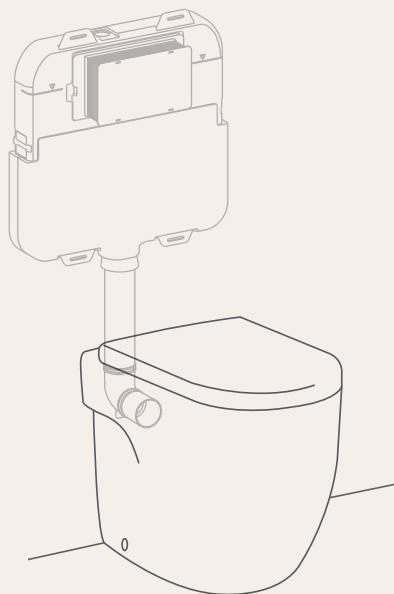

Undercounter Access

With undercounter access you can place your cistern in a nib wall or obstructed wall, and choose between front or top access.

Remote Access

For a minimal look, you can always access your cistern from the back or install it higher in the roof.

Remote Buttons can be positioned anywhere within 4 metres of the cistern.

hideaway+

3 steps

Build your suite

to create

Step 1 – Select your access

With an access type for every bathroom, achieving your design goal is easy.

Front access

Undercounter access

Remote access

Step 2 — Pick your pan

Hideaway+ cisterns and buttons are compatible with any and every toilet pan, so you have complete freedom to choose.

Back to Wall Toilet Pan

Wall Hung Toilet Pan

Step 3 – Choose your button

Make a statement or blend into the background, with our range of button designs, materials, and coloured finishes there is a button to help you create your perfect bathroom.