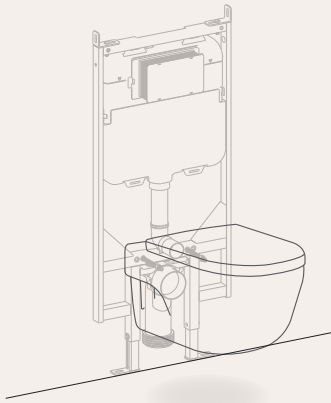

Gloss White
1806194

Thin ABS Button

Chrome
9508204

Matte Black
9508206

Brushed Nickel
9508205

Brushed Brass
9508226

Gloss White
1806195

Cistern Specifications

Hideaway+ cisterns are designed for absolute performance and durability with industry leading technologies to keep you and your home safe.

Front and remote access

Hideaway+ In-Wall Cistern Back to Wall
9503671

Hideaway+ In-Wall Cistern Wall Hung
9503670

Cistern Features

Molded from a single piece of high density plastic to reduce any possible leak points

Designed for easy and fast installation and servicing

Sourced from world-class, industry leading manufacturers