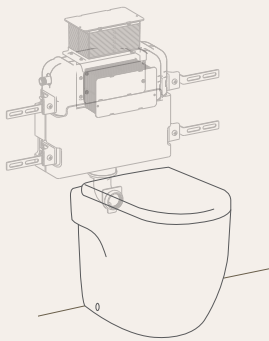

Hideaway+ cisterns are designed for absolute performance and durability with industry leading technologies to keep you and your home safe.

Front and remote access

Hideaway+ In-Wall Cistern Back to Wall
9503671

Hideaway+ In-Wall Cistern Wall Hung
9503670

Cistern Features

Molded from a single piece of high density plastic to reduce any possible leak points

Designed for easy and fast installation and servicing

Sourced from world-class, industry leading manufacturers

WELS 4 star, 4.5/3 L/per flush with the ability to adjust to 6/3 L/per flush

Undercounter access

Hideaway+ Undercounter Cistern Back to Wall
9508062

Hideaway+ Undercounter Cistern Wall Hung
9508061

Bathroom Happiness