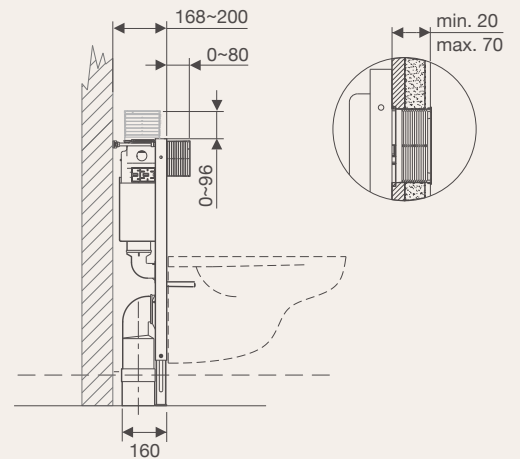

Hideaway+ In-Wall Cistern Wall Hung
9503670

Cistern Features

Molded from a single piece of high density plastic to reduce any possible leak points

Designed for easy and fast installation and servicing

Sourced from world-class, industry leading manufacturers

WELS 4 star, 4.5/3 L/per flush with the ability to adjust to 6/3 L/per flush

Undercounter access

Hideaway+ Undercounter Cistern Back to Wall
9508062

Hideaway+ Undercounter Cistern Wall Hung
9508061

Bathroom Happiness