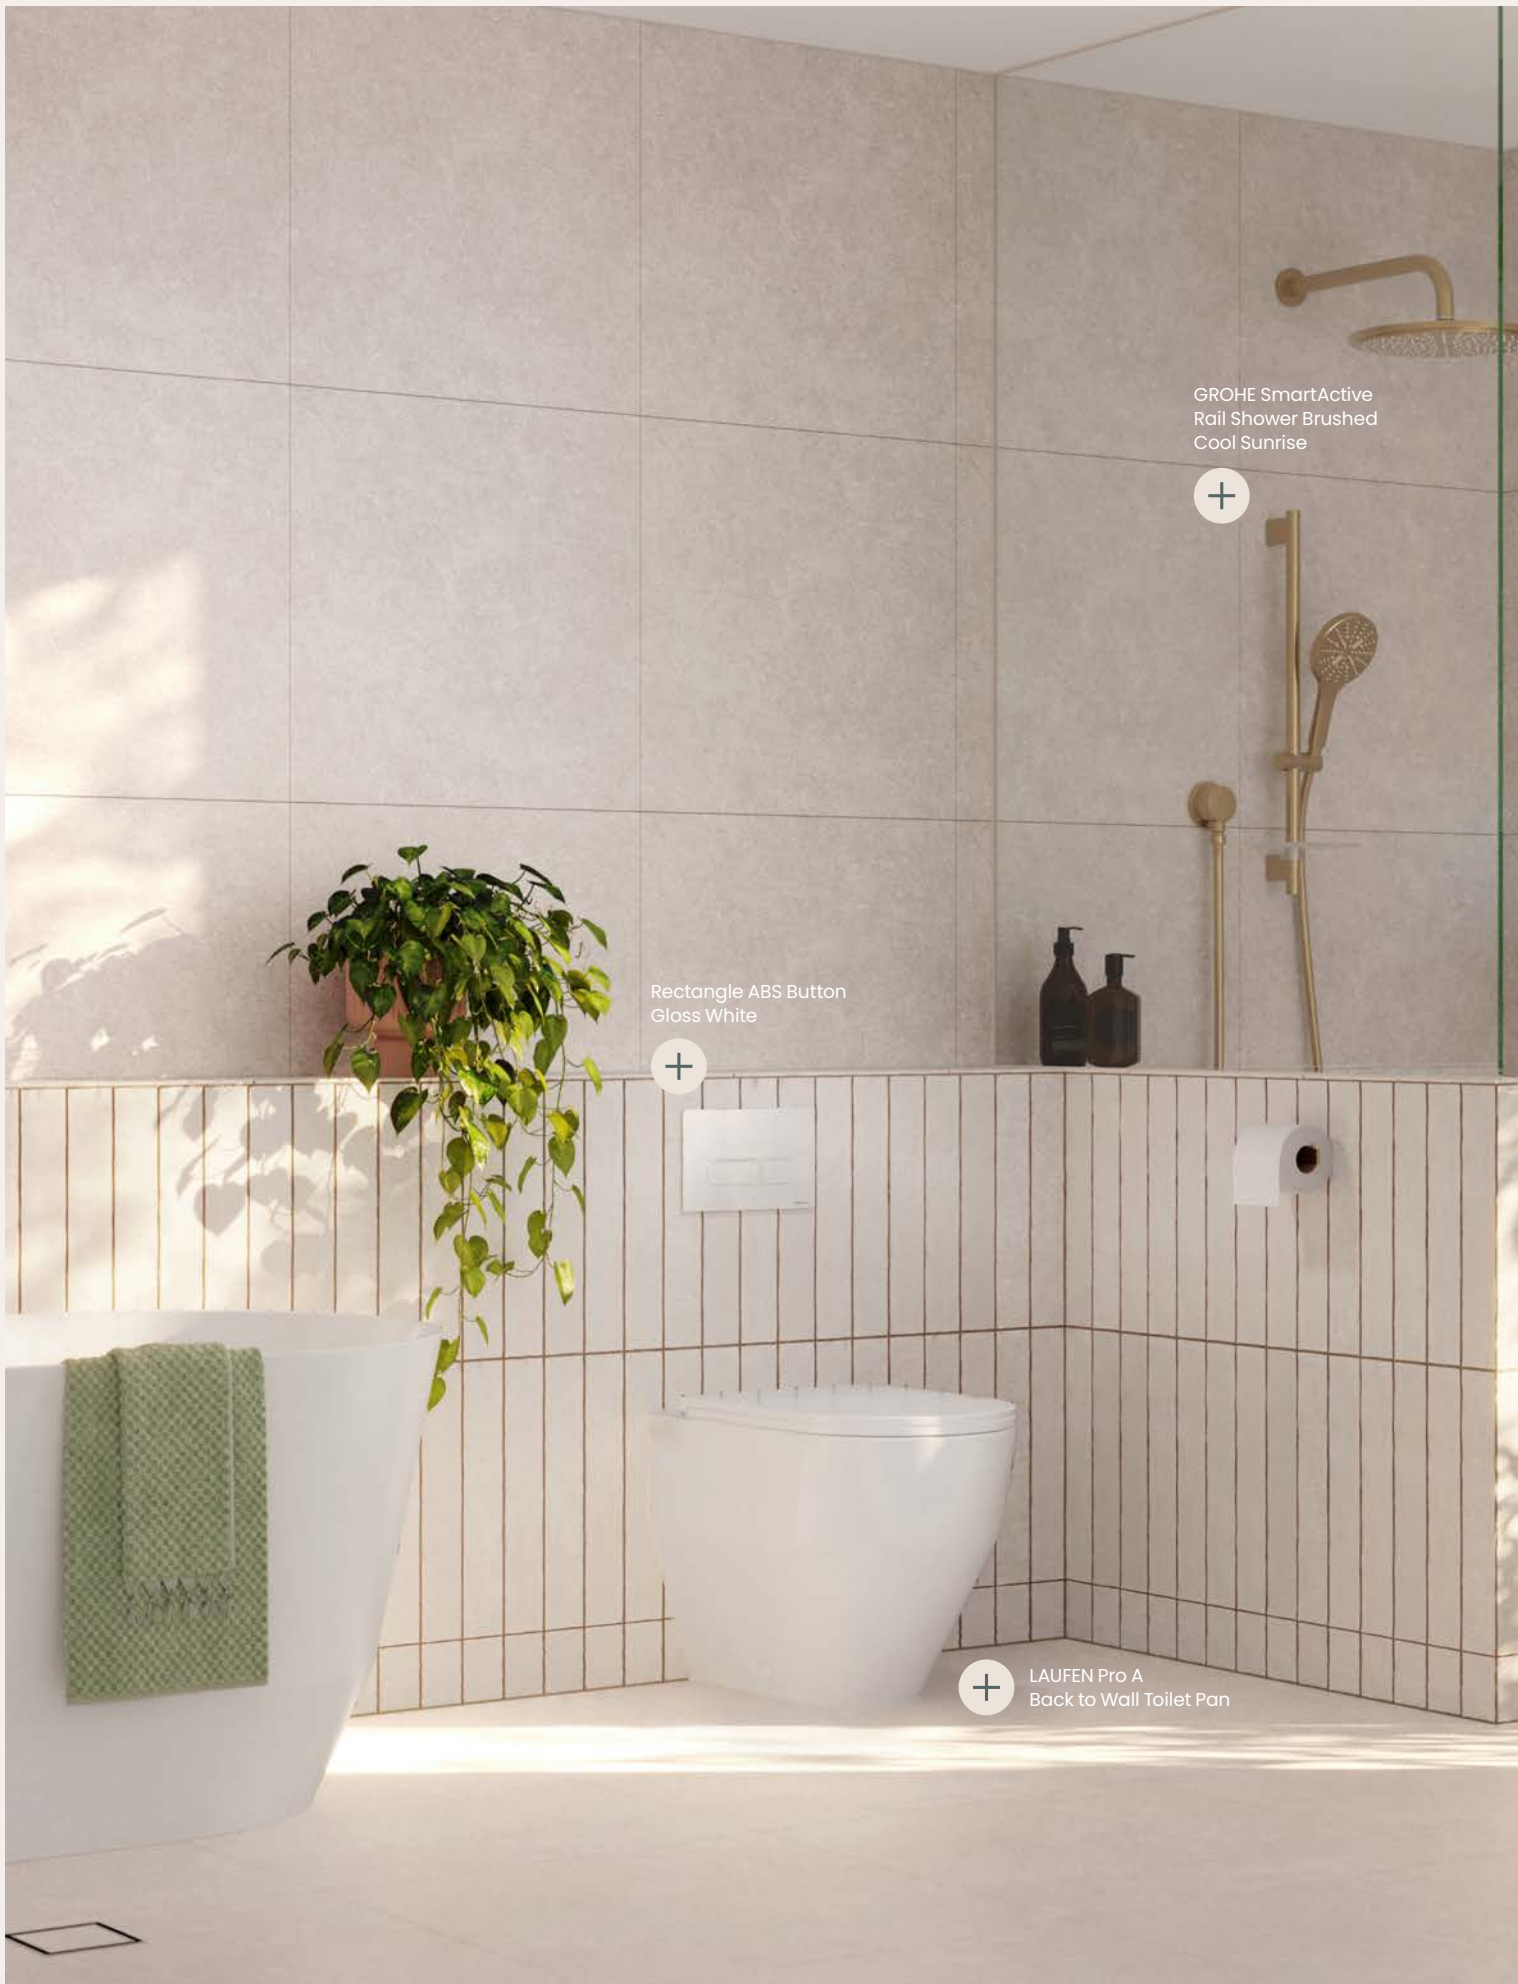

GROHE Essence New Wall
Basin Mixer Set Brushed Nickel

Round ABS Button
Brushed Nickel

LAUFEN Pro A
Wall Hung Toilet Pan

Round ABS Button

Simple and versatile, perfectly complement curves and rounded shapes in your bathroom to create a balanced look.

Stainless Steel
Metal Button
240 x 156 mm

Pictured
Wall Hung Cistern
Front Access
Installation

Rectangle Metal Button
Brushed Gunmetal

Mizu Silk Basin Mixer
Brushed Gunmetal

Roca Inspira Round
Wall Hung Toilet Pan

GROHE SmartActive
Rail Shower Brushed
Cool Sunrise

Rectangle ABS Button
Gloss White

LAUFEN Pro A
Back to Wall Toilet Pan

Rectangle ABS Button

Classic and timeless, the Rectangle ABS button design features a soft square shape that blends seamlessly with any bathroom style.

Pictured
Wall Hung Cistern
Remote Access Installation

Reliable

Moulded from a single piece of high-density plastic, Hideaway+ In-Wall Cisterns are designed to last so what's out of sight can also be out of mind.