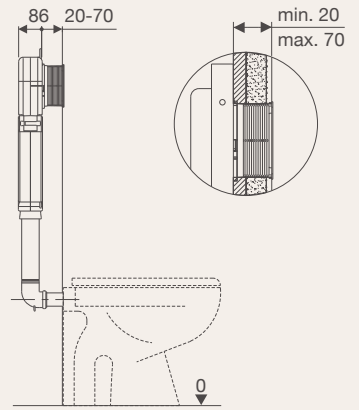

Gloss White
1806194

Thin ABS Button

Chrome
9508204

Matte Black
9508206

Brushed Nickel
9508205

Brushed Brass
9508226

Gloss White
1806195

Cistern Specifications

Hideaway+ cisterns are designed for absolute performance and durability with industry leading technologies to keep you and your home safe.

Front and remote access

Hideaway+ In-Wall Cistern Back to Wall
9503671

Hideaway+ In-Wall Cistern Wall Hung
9503670

Cistern Features

Molded from a single piece of high density plastic to reduce any possible leak points

Designed for easy and fast installation and servicing

Sourced from world-class, industry leading manufacturers