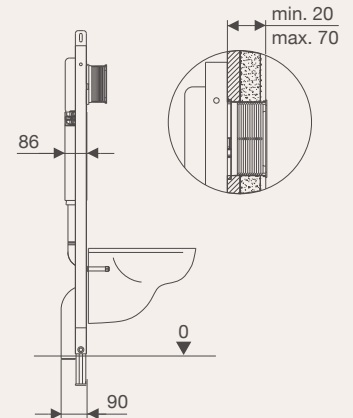

Gloss White
1806194

Thin ABS Button

Chrome
9508204

Matte Black
9508206

Brushed Nickel
9508205

Brushed Brass
9508226

Gloss White
1806195

Cistern Specifications

Hideaway+ In-Wall Cistern Wall Hung
9503670

Cistern Features

Molded from a single piece of high density plastic to reduce any possible leak points

Designed for easy and fast installation and servicing

Sourced from world-class, industry leading manufacturers