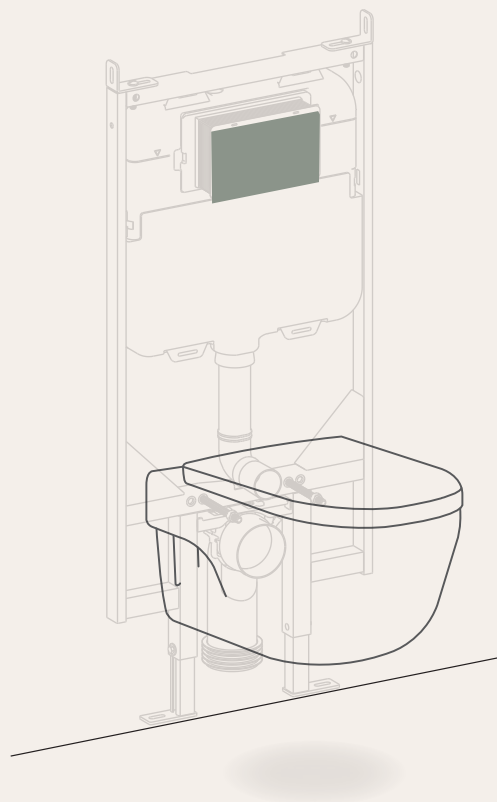

Pictured
Wall Hung Cistern
Remote Access Installation

Reliable

Moulded from a single piece of high-density plastic, Hideaway+ In-Wall Cisterns are designed to last so what's out of sight can also be out of mind.

Undercounter Access

With undercounter access you can place your cistern in a nib wall or obstructed wall, and choose between front or top access.

Remote Access

For a minimal look, you can always access your cistern from the back or install it higher in the roof.

Remote Buttons can be positioned anywhere within 4 metres of the cistern.

hideaway+

3 steps

Build your suite

to create

Step 1 – Select your access

With an access type for every bathroom, achieving your design goal is easy.

Front access

Undercounter access

Remote access

Step 2 — Pick your pan

Hideaway+ cisterns and buttons are compatible with any and every toilet pan, so you have complete freedom to choose.

Back to Wall Toilet Pan