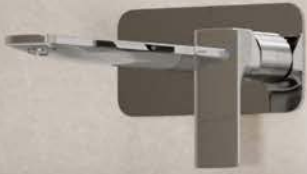

Round Metal Button

A modern curved design set in a lux metal finish that you can pair with your tapware for a cohesive look throughout the whole room.

Stainless Steel
Metal Button
240 X 156mm

Pictured
Wall Hung Cistern
Front Access
Installation

GROHE Essence New Wall
Basin Mixer Set Brushed Nickel

Round ABS Button
Brushed Nickel

LAUFEN Pro A
Wall Hung Toilet Pan

Round ABS Button

Simple and versatile, perfectly complement curves and rounded shapes in your bathroom to create a balanced look.

ABS Plastic Button
236 x 152mm

Pictured
In-Wall Cistern
Front Access Installation

Milli Trace Basin Mixer
Chrome

Thin ABS Button
Chrome

Roca Inspira Round
Back to Wall Toilet Pan

Milli Zato
Wall Basin Mixer Set
Chrome

Pictured
Wall Hung Cistern
Remote Access Installation

Reliable

Moulded from a single piece of high-density plastic, Hideaway+ In-Wall Cisterns are designed to last so what's out of sight can also be out of mind.