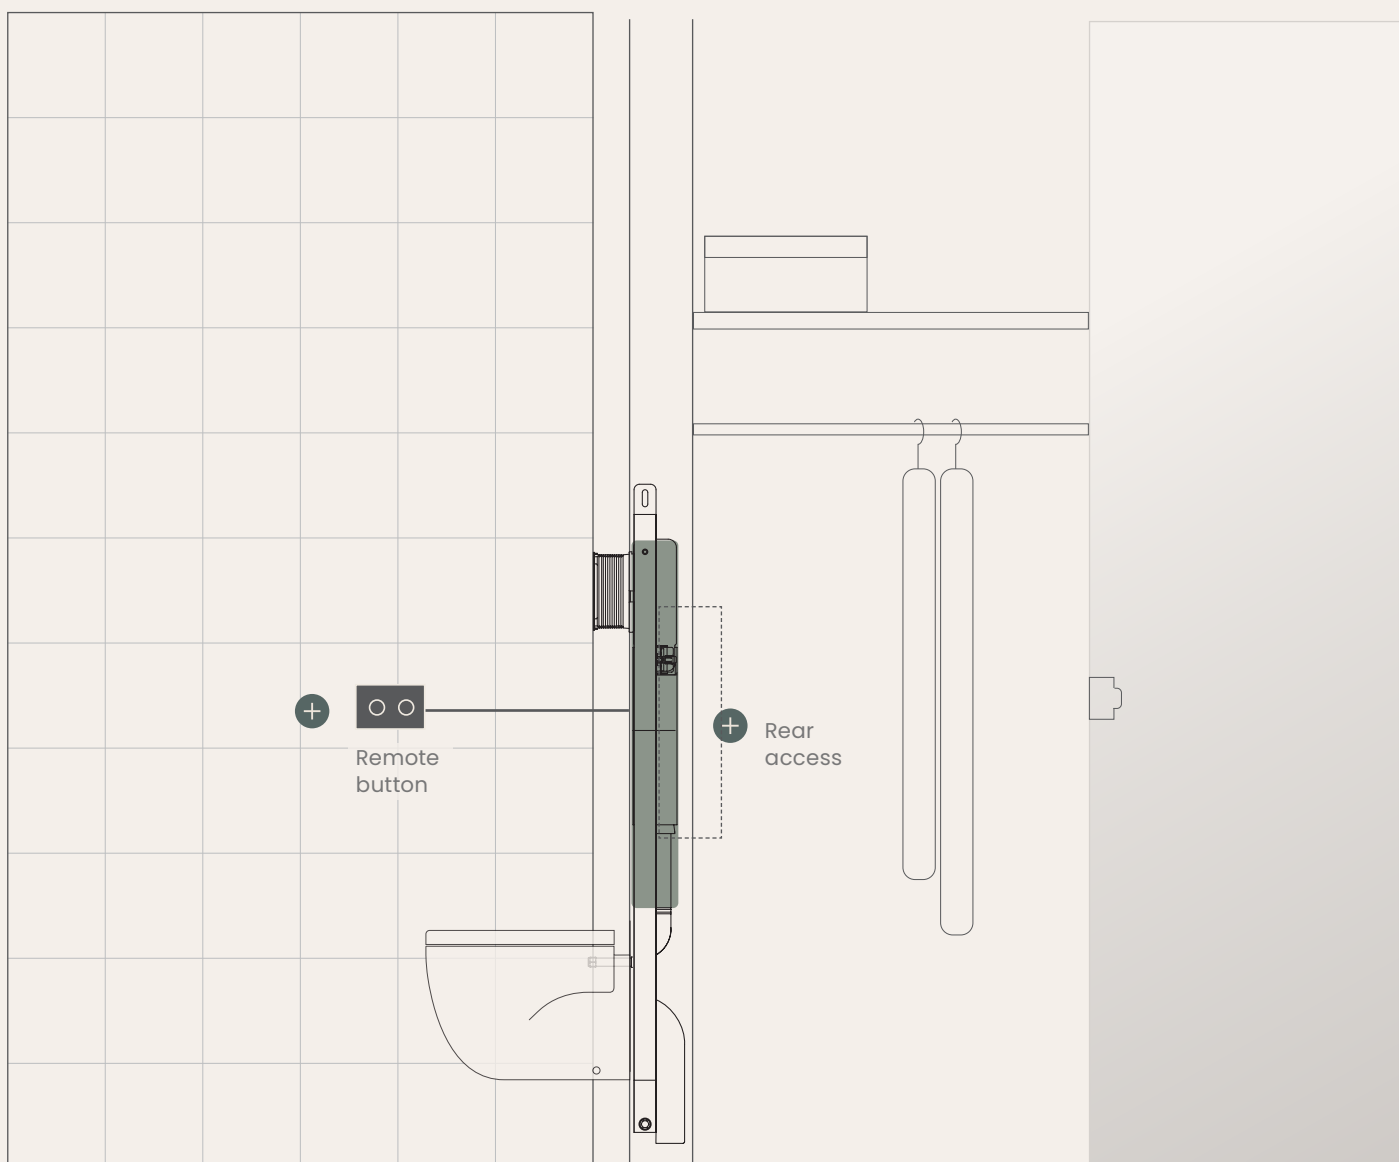

Pictured
Wall Hung Cistern
Remote Access Installation

Reliable

Moulded from a single piece of high-density plastic, Hideaway+ In-Wall Cisterns are designed to last so what's out of sight can also be out of mind.

Flexible

Unlimited Access

No matter what your design goal or bathroom layout is, Hideaway+ has an access option to help you create a beautiful and functional space, with no limitations.

Front Access

Quick and easy, cistern access is gained through the button on the front of the wall above the toilet pan.

Undercounter Access

With undercounter access you can place your cistern in a nib wall or obstructed wall, and choose between front or top access.

Remote Access

For a minimal look, you can always access your cistern from the back or install it higher in the roof.

Remote Buttons can be positioned anywhere within 4 metres of the cistern.

hideaway+

3 steps

Build your suite

to create

Step 1 – Select your access

With an access type for every bathroom, achieving your design goal is easy.