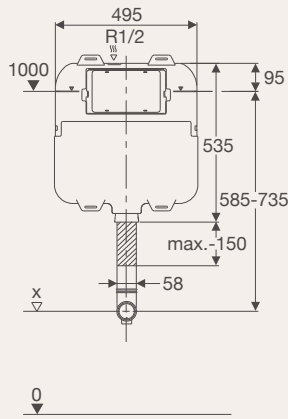

Cistern Specifications

Hideaway+ cisterns are designed for absolute performance and durability with industry leading technologies to keep you and your home safe.

Front and remote access

Hideaway+ In-Wall Cistern Back to Wall
9503671