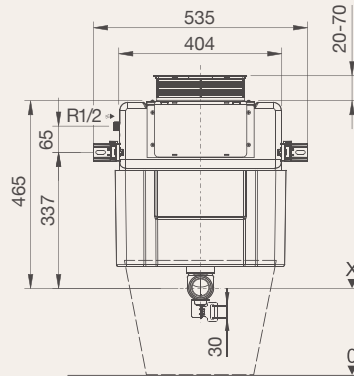

Cistern Features

Molded from a single piece of high density plastic to reduce any possible leak points

Designed for easy and fast installation and servicing

Sourced from world-class, industry leading manufacturers

10 year domestic warranty on all cisterns, regardless of what pan you pair it with

Anti-condensation foam for moisture prevention behind the wall

Powder coated enamelled galvanised steel frame for greater support and durability

WELS 4 star, 4.5/3 L/per flush with the ability to adjust to 6/3 L/per flush

Undercounter access

Hideaway+ Undercounter Cistern Back to Wall
9508062