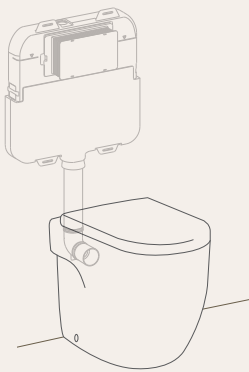

Gloss White
1806194

Thin ABS Button

Chrome
9508204

Matte Black
9508206

Brushed Nickel
9508205

Brushed Brass
9508226

Gloss White
1806195

Cistern Specifications

Hideaway+ cisterns are designed for absolute performance and durability with industry leading technologies to keep you and your home safe.

Front and remote access

Hideaway+ In-Wall Cistern Back to Wall
9503671

Hideaway+ In-Wall Cistern Wall Hung
9503670

Cistern Features

Molded from a single piece of high density plastic to reduce any possible leak points

Designed for easy and fast installation and servicing

Sourced from world-class, industry leading manufacturers