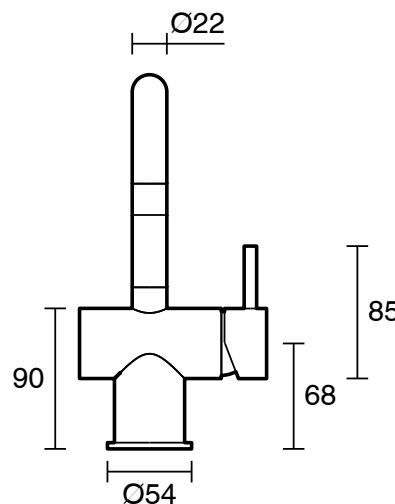

## Sussex Scala Sink Mixer Tap Small Square Right Hand Chrome (4 Star)

2261621

SPECIFICATIONS	
Recommended Use	Residential;Commercial
Colour Finish	Polished Chrome
Primary Material	DR Brass
Recommended Pressure Range	150 - 500 kPa as per AS3500
Max Continuous Working Temperature (deg C)	65
Min Continuous Working Temperature (deg C)	1
WARRANTY	
Residential Use (Years)	40
Commercial Use (Years)	10
<i>Please refer to Sussex Warranty page for full Terms and Conditions</i>	

Dimensions are nominal measurements only.