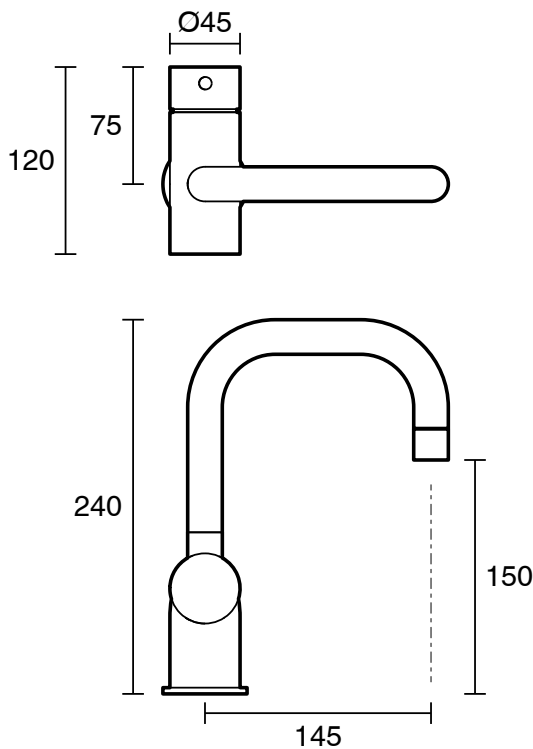

## Sussex Scala Sink Mixer Tap Small Square Right Hand Chrome (4 Star)

2261621

SPECIFICATIONS	
Recommended Use	Residential;Commercial
Colour Finish	Polished Chrome
Primary Material	DR Brass
Recommended Pressure Range	150 - 500 kPa as per AS3500
Max Continuous Working Temperature (deg C)	65
Min Continuous Working Temperature (deg C)	1
WARRANTY	
Residential Use (Years)	40
Commercial Use (Years)	10
<i>Please refer to Sussex Warranty page for full Terms and Conditions</i>	

Dimensions are nominal measurements only.