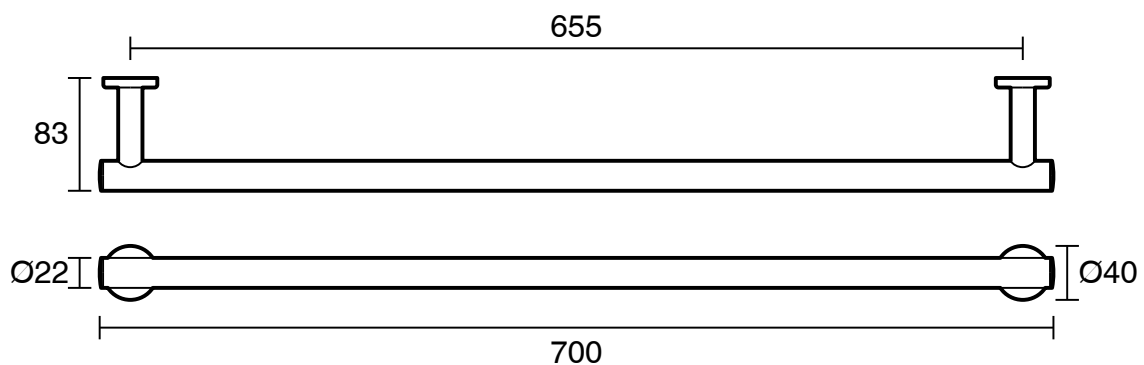

mizu

Mizu Drift Single Towel Rail 700mm Brushed Gold

2202622

SPECIFICATIONS

Recommended Use	Residential;Commercial
Colour Finish	Brushed Gold
Primary Material	DR Brass

WARRANTY

Residential & Commercial Use (Years)	25
Spare Parts & Labour (Years)	1

Please refer to Mizu Warranty page for full Terms and Conditions

Dimensions are nominal measurements only.

CLEANING RECOMMENDATIONS:

We recommend the use of soapy water or approved cleaners. This product should not be cleaned with abrasive materials. Damage caused by any improper treatment is not covered by the product warranty. Refer to Warranty Conditions

Disclaimer: Products in this specification manual must by regulation be installed by licensed and registered trade people. The manufacturer/distributor reserves the right to vary specifications or delete models from their range without prior notification. Dimensions are nominal measurements only. Dimensions and set-outs listed are correct at time of publication however the manufacturer/distributor takes no responsibility for printing errors.

Published 01/04/2026

To see the complete Mizu range go to
www.reece.com.au