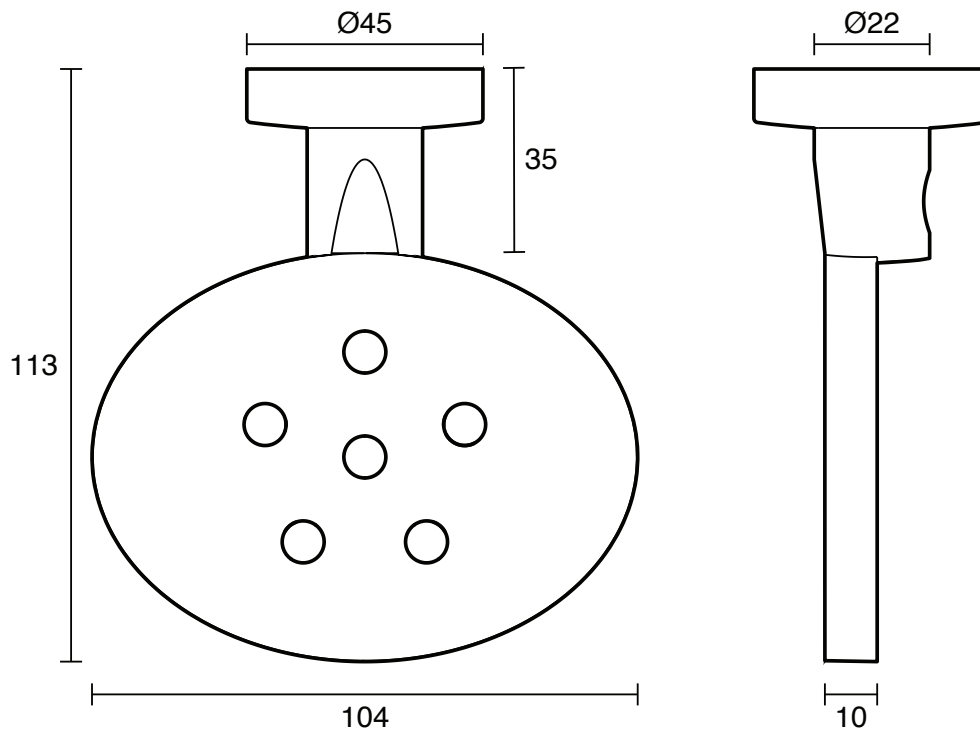

Posh Solus MK2 Soap Dish Chrome

9506578

SPECIFICATIONS

Recommended Use	Residential;Commercial
Colour	Polished Chrome

WARRANTY

Residential & Commercial Use (Years)	25
Spare Parts & Labour (Years)	1

Please refer to Posh Warranty Page for full Terms and Conditions