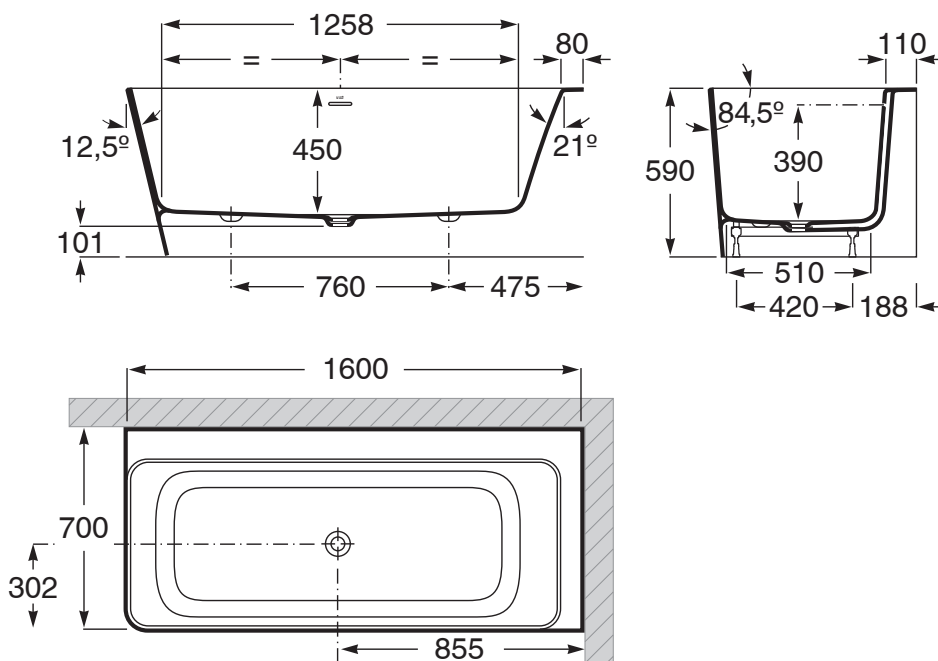

Roca Ona Stonex 1600mm x 700mm Right Hand Back to Corner Bath White

9512579

SPECIFICATIONS

Recommended Use	Residential;Commercial
Bath Type	Freestanding
Primary Material	Stonex
Colour Finish	White
Capacity (L)	263
Weight (kg)	156
Mounting	Floor
Overflow Included	Yes
Plug & Waste Included	Yes

WARRANTY

Residential & Commercial Use (Years)	25
Spare Parts & Labour (Years)	1

Please refer to Roca Warranty page for full Terms and Conditions

Dimensions are nominal measurements only.

CLEANING RECOMMENDATIONS:

We recommend the use of soapy water or approved cleaners. This product should not be cleaned with abrasive materials. Damage caused by any improper treatment is not covered by the product warranty. Refer to Warranty Conditions

Disclaimer: Products in this specification manual must by regulation be installed by licensed and registered trade people. The manufacturer/distributor reserves the right to vary specifications or delete models from their range without prior notification. Dimensions are nominal measurements only. Dimensions and set-outs listed are correct at time of publication however the manufacturer/distributor takes no responsibility for printing errors.

Published 18/05/2026

To see the complete Roca range go to
www.reece.com.au