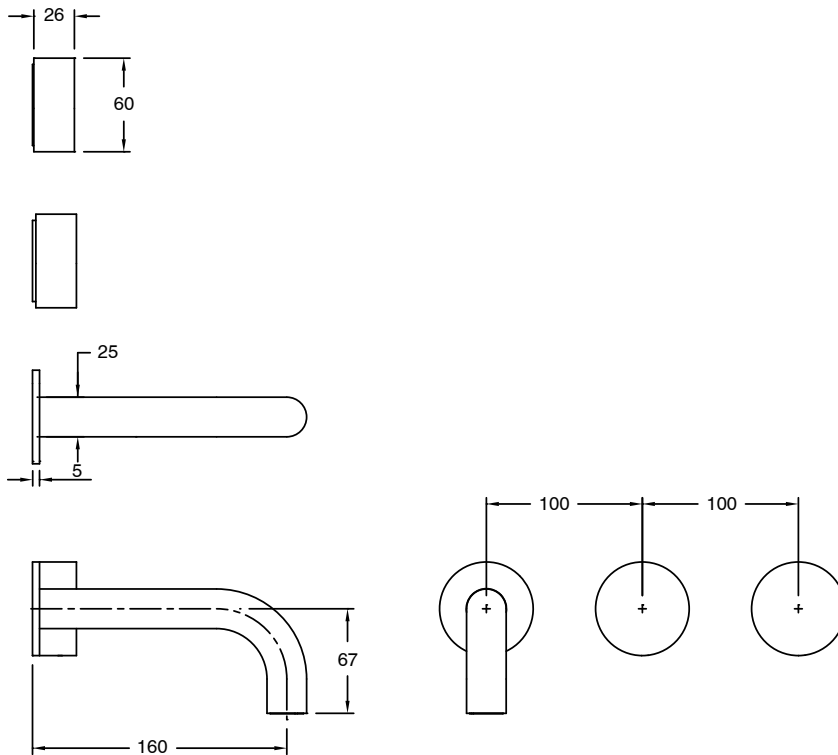

SUSSEX

Sussex Pure Wall Basin Hostess System 160mm Right Hand with Cirque Textured Handles Chrome (3 Star) 2224854

SPECIFICATIONS

Recommended Use	Residential;Commercial
Colour Finish	Polished Chrome
Primary Material	DR Brass
Recommended Pressure Range	150 - 500 kPa as per AS3500
Max Continuous Working Temperature (deg C)	65
Min Continuous Working Temperature (deg C)	1

WARRANTY

Residential Use (Years)	40
Commercial Use (Years)	10

Please refer to Sussex Warranty page for full Terms and Conditions

Dimensions are nominal measurements only.

CLEANING RECOMMENDATIONS:

We recommend the use of soapy water or approved cleaners. This product should not be cleaned with abrasive materials. Damage caused by any improper treatment is not covered by the product warranty. Refer to Warranty Conditions

Disclaimer: Products in this specification manual must by regulation be installed by licensed and registered trade people. The manufacturer/distributor reserves the right to vary specifications or delete models from their range without prior notification. Dimensions are nominal measurements only. Dimensions and set-outs listed are correct at time of publication however the manufacturer/distributor takes no responsibility for printing errors.

Published 01/04/2026

To see the complete Sussex range go to
www.reece.com.au