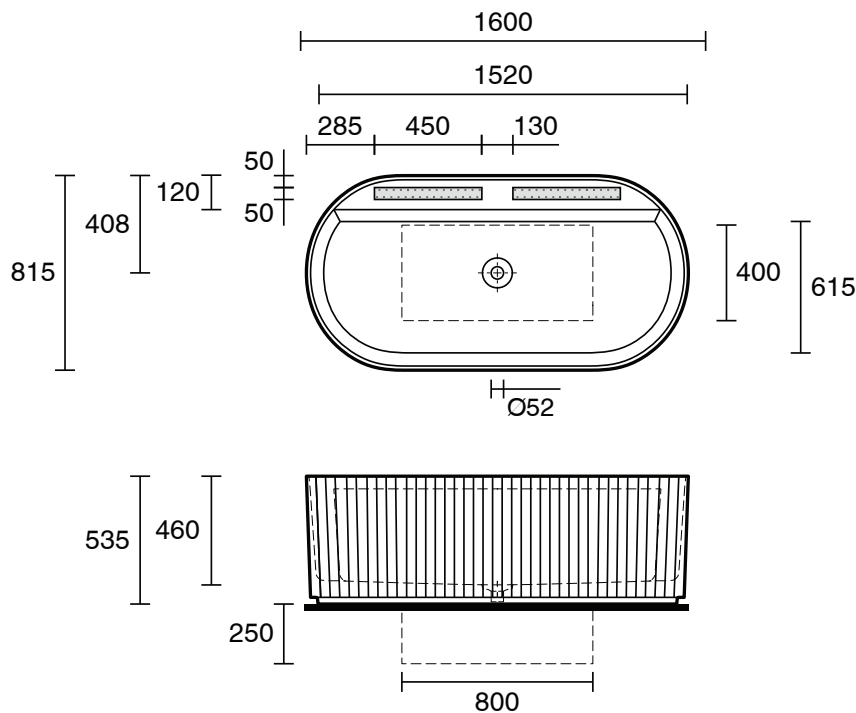

LAUFEN

LAUFEN Sonar Freestanding Bath with Overflow 1600 x 815mm Textured Exterior Surface White

9509858

SPECIFICATIONS

Recommended Use	Residential;Commercial
Bath Type	Freestanding
Primary Material	Solid Surface
Colour Finish	White
Capacity (L)	240
Weight (kg)	130
Mounting	Floor
Overflow Included	Yes
Plug & Waste Included	Yes

WARRANTY

Residential & Commercial Use (Years)	25
Spare Parts & Labour (Years)	1

Please refer to LAUFEN Warranty page for full Terms and Conditions

Dimensions are nominal measurements only.

CLEANING RECOMMENDATIONS:

We recommend the use of soapy water or approved cleaners. This product should not be cleaned with abrasive materials. Damage caused by any improper treatment is not covered by the product warranty. Refer to Warranty Conditions

Disclaimer: Products in this specification manual must by regulation be installed by licensed and registered trade people. The manufacturer/distributor reserves the right to vary specifications or delete models from their range without prior notification. Dimensions are nominal measurements only. Dimensions and set-outs listed are correct at time of publication however the manufacturer/distributor takes no responsibility for printing errors.

Published 24/04/2026

To see the complete LAUFEN range go to
www.reece.com.au