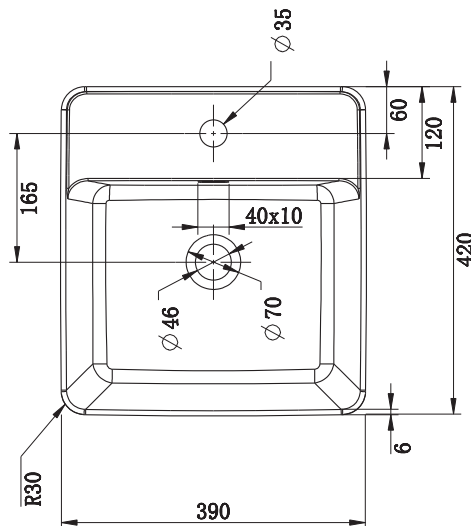

Posh Domaine Semi Inset Basin

SPECIFICATIONS

Recommended Use	Residential;Commercial
Material	Vitreous China
Colour	White
Bowl Capacity	5.5 Litres
Weight	10 kg
Fixing	Sealed to benchtop with waterproof sealant
Taphole Configuration	1 Taphole
Overflow Configuration	Overflow
Waste Size	32 x 40mm
Plug & Waste	Sold Separately
Tapware	Sold Separately

WARRANTY

Residential & Commercial Use (Years)	25
Spare Parts & Labour (Years)	1

Please refer to Posh Warranty Page for full Terms and Conditions

CLEANING RECOMMENDATIONS

We recommend the use of soapy water or approved cleaners.

This product should not be cleaned with abrasive materials.

Damage caused by any improper treatment is not covered by the product warranty - refer to Warranty Conditions.

Dimensions are nominal measurements only.

Disclaimer: Products in this specification manual must by regulation be installed by licensed and registered trade people. The manufacturer/distributor reserves the right to vary specifications or delete models from their range without prior notification. Dimensions are nominal measurements only. Dimensions and set-outs listed are correct at time of publication however the manufacturer/distributor takes no responsibility for printing errors.

Published 01/04/2026