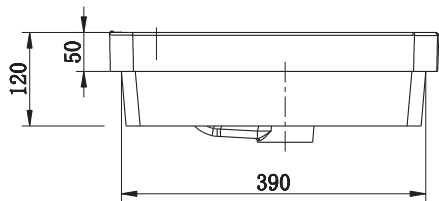

Posh Domaine Semi Inset Basin

SPECIFICATIONS

Recommended Use	Residential;Commercial
Material	Vitreous China
Colour	White
Bowl Capacity	5.5 Litres
Weight	10 kg
Fixing	Sealed to benchtop with waterproof sealant
Taphole Configuration	1 Taphole
Overflow Configuration	Overflow
Waste Size	32 x 40mm
Plug & Waste	Sold Separately
Tapware	Sold Separately

WARRANTY

Residential & Commercial Use (Years)	25
Spare Parts & Labour (Years)	1

Please refer to Posh Warranty Page for full Terms and Conditions

CLEANING RECOMMENDATIONS

We recommend the use of soapy water or approved cleaners.

This product should not be cleaned with abrasive materials.

Damage caused by any improper treatment is not covered by the product warranty - refer to Warranty Conditions.

Dimensions are nominal measurements only.

Disclaimer: Products in this specification manual must by regulation be installed by licensed and registered trade people. The manufacturer/distributor reserves the right to vary specifications or delete models from their range without prior notification. Dimensions are nominal measurements only. Dimensions and set-outs listed are correct at time of publication however the manufacturer/distributor takes no responsibility for printing errors.

Published 01/04/2026