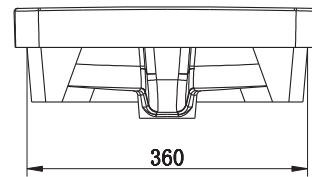

Posh Domaine Semi Inset Basin

SPECIFICATIONS

Recommended Use	Residential;Commercial
Material	Vitreous China
Colour	White
Bowl Capacity	5.5 Litres
Weight	10 kg
Fixing	Sealed to benchtop with waterproof sealant
Taphole Configuration	1 Taphole
Overflow Configuration	Overflow
Waste Size	32 x 40mm
Plug & Waste	Sold Separately
Tapware	Sold Separately

WARRANTY

Residential & Commercial Use (Years)	25
Spare Parts & Labour (Years)	1

Please refer to Posh Warranty Page for full Terms and Conditions

CLEANING RECOMMENDATIONS

We recommend the use of soapy water or approved cleaners.

This product should not be cleaned with abrasive materials.

Damage caused by any improper treatment is not covered by the product warranty - refer to Warranty Conditions.

Dimensions are nominal measurements only.

Disclaimer: Products in this specification manual must by regulation be installed by licensed and registered trade people. The manufacturer/distributor reserves the right to vary specifications or delete models from their range without prior notification. Dimensions are nominal measurements only. Dimensions and set-outs listed are correct at time of publication however the manufacturer/distributor takes no responsibility for printing errors.

Published 01/04/2026