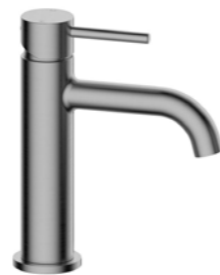

● ● ● ● ● ● ● ●  
WELS 6 Star, 4ltr/min  
Reach: 120mm  
Lead Free

Brushed Bronze

Polished Chrome

Matte Black

Brushed Nickel

Brushed Gunmetal

**Drift Curved Basin/Bath Outlet Set Kit**  
Available with 200mm outlet  
WELS 6 star, 4ltr/min  
Includes interchangeable bath aerator  
Inwall breech required for install  
Lead Free