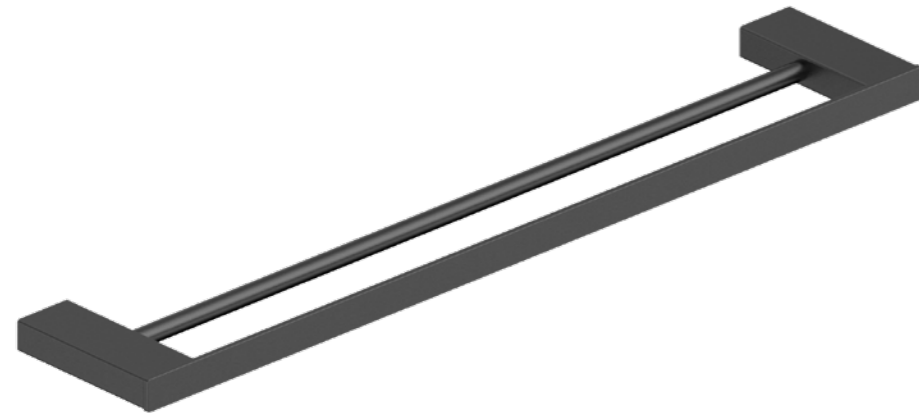

Matte Black