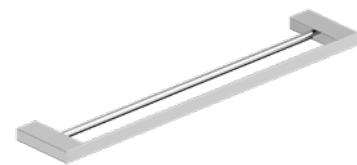

Matte Black

Bloc Double Towel Rail

The Mizu Bloc Heated Towel Rail embraces a slimline geometric design with crisp, linear angles.

●●●●
Bloc Toilet Roll Holder
Matte Black, Chrome, Brushed Nickel