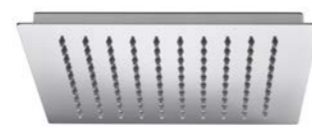

Bloc Handshower

A sleek, microphone handshower that brings modern minimalism to your bathroom, constructed from durable stainless steel.