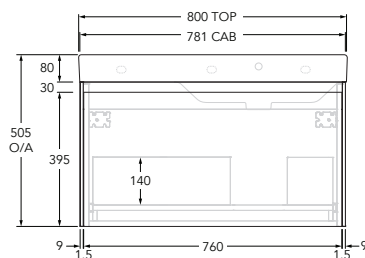

Roca Ona Vanity All Drawer Single Right Hand Bowl 800mm Matte Grey

20791

SPECIFICATIONS

Recommended Use	Residential;Commercial
Mounting	Wall
Basin Included	Yes
Bowl Configuration	Right Hand
Number of Bowls	Single
Taphole Options	One
Door/Drawer Configuration	Drawers Only
Door/Drawer Options	1 Drawer
Cabinet Material	Laminate
Cabinet Colour	Matte Grey
Basin Material	Fine Ceramic
Basin Colour	White
Overflow Included	Yes
Plug & Waste Included	No
Plug & Waste Size	32mm x 40mm

WARRANTY

Residential Use (Years)	10
Commercial Use (Years)	1
Spare Parts & Labour (Years)	1

Please refer to Roca Warranty page for full Terms and Conditions

Dimensions are nominal measurements only.

CLEANING RECOMMENDATIONS:

We recommend the use of soapy water or approved cleaners. This product should not be cleaned with abrasive materials. Damage caused by any improper treatment is not covered by the product warranty. Refer to Warranty Conditions

Disclaimer: Products in this specification manual must by regulation be installed by licensed and registered trade people. The manufacturer/distributor reserves the right to vary specifications or delete models from their range without prior notification. Dimensions are nominal measurements only. Dimensions and set-outs listed are correct at time of publication however the manufacturer/distributor takes no responsibility for printing errors.

Published 21/05/2026

To see the complete Roca range go to www.reece.com.au