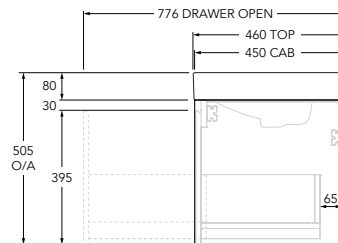

Roca Ona Vanity All Drawer Single Right Hand Bowl 800mm Matte Grey

20791

SPECIFICATIONS

Recommended Use	Residential;Commercial
Mounting	Wall
Basin Included	Yes
Bowl Configuration	Right Hand
Number of Bowls	Single
Taphole Options	One
Door/Drawer Configuration	Drawers Only
Door/Drawer Options	1 Drawer
Cabinet Material	Laminate
Cabinet Colour	Matte Grey
Basin Material	Fine Ceramic
Basin Colour	White
Overflow Included	Yes
Plug & Waste Included	No
Plug & Waste Size	32mm x 40mm

WARRANTY

Residential Use (Years)	10
Commercial Use (Years)	1
Spare Parts & Labour (Years)	1

Please refer to Roca Warranty page for full Terms and Conditions

Dimensions are nominal measurements only.

CLEANING RECOMMENDATIONS:

We recommend the use of soapy water or approved cleaners. This product should not be cleaned with abrasive materials. Damage caused by any improper treatment is not covered by the product warranty. Refer to Warranty Conditions

Disclaimer: Products in this specification manual must by regulation be installed by licensed and registered trade people. The manufacturer/distributor reserves the right to vary specifications or delete models from their range without prior notification. Dimensions are nominal measurements only. Dimensions and set-outs listed are correct at time of publication however the manufacturer/distributor takes no responsibility for printing errors.

Published 21/05/2026

To see the complete Roca range go to www.reece.com.au