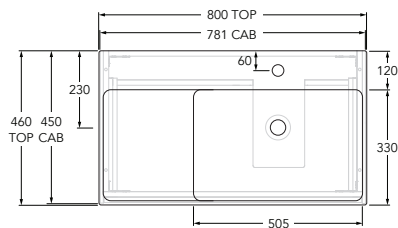

Roca Ona Vanity All Drawer Single Right Hand Bowl 800mm Matte Grey

20791

SPECIFICATIONS

Recommended Use	Residential;Commercial
Mounting	Wall
Basin Included	Yes
Bowl Configuration	Right Hand
Number of Bowls	Single
Taphole Options	One
Door/Drawer Configuration	Drawers Only
Door/Drawer Options	1 Drawer
Cabinet Material	Laminate
Cabinet Colour	Matte Grey
Basin Material	Fine Ceramic
Basin Colour	White
Overflow Included	Yes
Plug & Waste Included	No
Plug & Waste Size	32mm x 40mm

WARRANTY

Residential Use (Years)	10
Commercial Use (Years)	1
Spare Parts & Labour (Years)	1

Please refer to Roca Warranty page for full Terms and Conditions

Dimensions are nominal measurements only.

CLEANING RECOMMENDATIONS:

We recommend the use of soapy water or approved cleaners. This product should not be cleaned with abrasive materials. Damage caused by any improper treatment is not covered by the product warranty. Refer to Warranty Conditions

Disclaimer: Products in this specification manual must by regulation be installed by licensed and registered trade people. The manufacturer/distributor reserves the right to vary specifications or delete models from their range without prior notification. Dimensions are nominal measurements only. Dimensions and set-outs listed are correct at time of publication however the manufacturer/distributor takes no responsibility for printing errors.

Published 21/05/2026

To see the complete Roca range go to www.reece.com.au