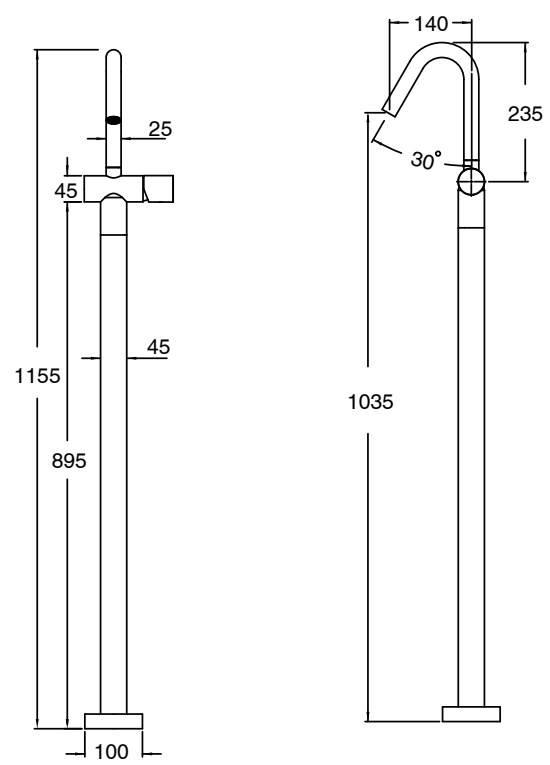

SUSSEX

Sussex Pure Floor Mounted Basin Mixer with Linear Textured Handles Trimset
PVD Brushed Gold (5 Star) Lead Free
49864

SPECIFICATIONS

Recommended Use	Residential;Commercial
Colour Finish	Brushed Gold
Primary Material	Lead Free Brass
Recommended Pressure Range	150 - 500 kPa as per AS3500
Max Continuous Working Temperature (deg C)	65
Min Continuous Working Temperature (deg C)	1

WARRANTY

Residential Use (Years)	40
Commercial Use (Years)	10

Please refer to Sussex Warranty page for full Terms and Conditions

Dimensions are nominal measurements only.

CLEANING RECOMMENDATIONS:

We recommend the use of soapy water or approved cleaners. This product should not be cleaned with abrasive materials. Damage caused by any improper treatment is not covered by the product warranty. Refer to Warranty Conditions

Disclaimer: Products in this specification manual must by regulation be installed by licensed and registered trade people. The manufacturer/distributor reserves the right to vary specifications or delete models from their range without prior notification. Dimensions are nominal measurements only. Dimensions and set-outs listed are correct at time of publication however the manufacturer/distributor takes no responsibility for printing errors.
Published 07/05/2026

To see the complete Sussex range go to www.reece.com.au