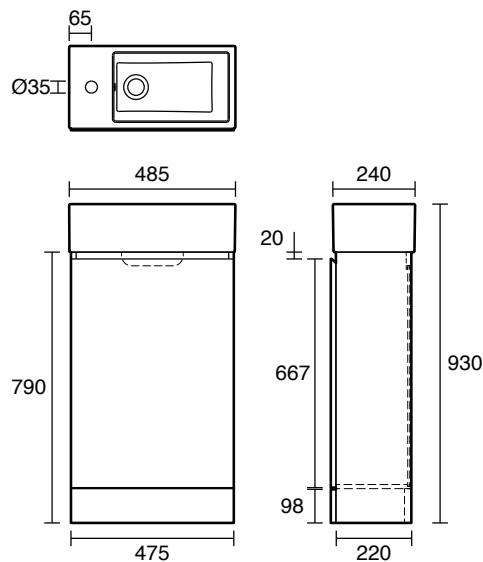

WARRANTY

Residential & Commercial Use (Years)	10
Spare Parts & Labour (Years)	1

Please refer to Posh Warranty Page for full Terms and Conditions