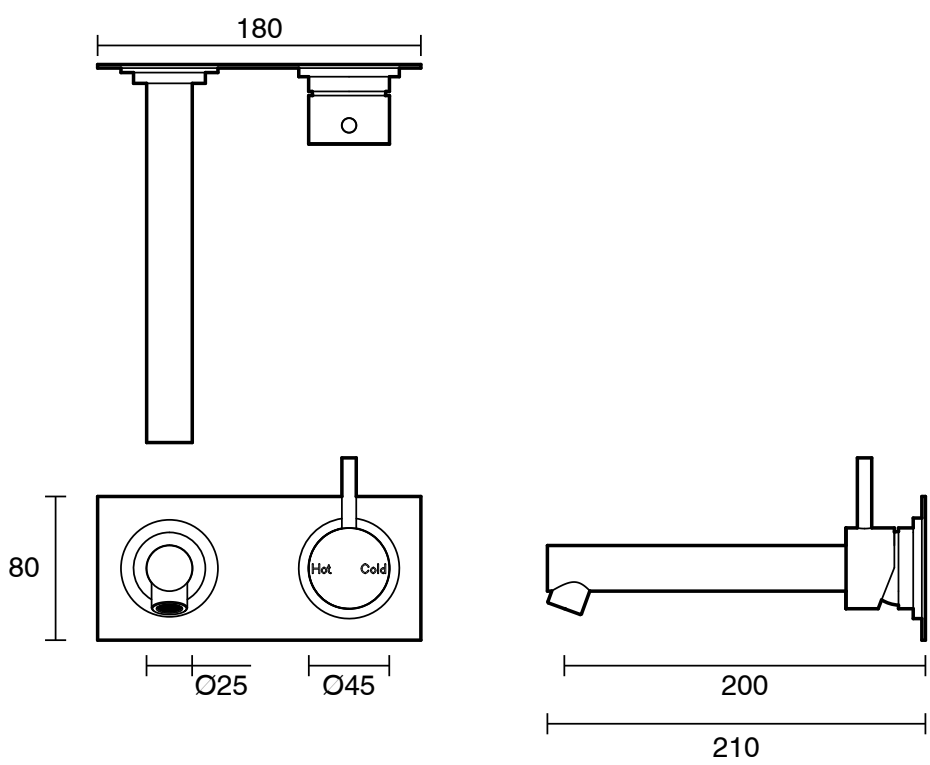

SUSSEX

Sussex Scala Bath Mixer Tap Outlet System Straight 200mm Right Hand Operation Chrome

2262857

SPECIFICATIONS

Recommended Use	Residential;Commercial
Colour Finish	Polished Chrome
Primary Material	Brass
Recommended Pressure Range	150 - 500 kPa as per AS3500
Max Continuous Working Temperature (deg C)	65
Min Continuous Working Temperature (deg C)	1

WARRANTY

Residential Use (Years)	40
Commercial Use (Years)	10

Please refer to Sussex Warranty page for full Terms and Conditions

Dimensions are nominal measurements only.

CLEANING RECOMMENDATIONS:

We recommend the use of soapy water or approved cleaners. This product should not be cleaned with abrasive materials. Damage caused by any improper treatment is not covered by the product warranty. Refer to Warranty Conditions

Disclaimer: Products in this specification manual must by regulation be installed by licensed and registered trade people. The manufacturer/distributor reserves the right to vary specifications or delete models from their range without prior notification. Dimensions are nominal measurements only. Dimensions and set-outs listed are correct at time of publication however the manufacturer/distributor takes no responsibility for printing errors.

Published 17/04/2026

To see the complete Sussex range go to www.reece.com.au