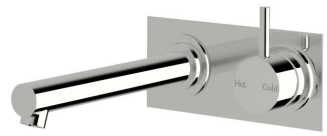

SUSSEX

Sussex Scala Bath Mixer Tap Outlet System Straight 200mm Right Hand Operation Chrome

2262857

SPECIFICATIONS

Recommended Use	Residential;Commercial
Colour Finish	Polished Chrome
Primary Material	Brass
Recommended Pressure Range	150 - 500 kPa as per AS3500
Max Continuous Working Temperature (deg C)	65
Min Continuous Working Temperature (deg C)	1

WARRANTY

Residential Use (Years)	40
Commercial Use (Years)	10

Please refer to Sussex Warranty page for full Terms and Conditions

Dimensions are nominal measurements only.

CLEANING RECOMMENDATIONS:

We recommend the use of soapy water or approved cleaners. This product should not be cleaned with abrasive materials. Damage caused by any improper treatment is not covered by the product warranty. Refer to Warranty Conditions

Disclaimer: Products in this specification manual must by regulation be installed by licensed and registered trade people. The manufacturer/distributor reserves the right to vary specifications or delete models from their range without prior notification. Dimensions are nominal measurements only. Dimensions and set-outs listed are correct at time of publication however the manufacturer/distributor takes no responsibility for printing errors.

Published 17/04/2026

To see the complete Sussex range go to www.reece.com.au