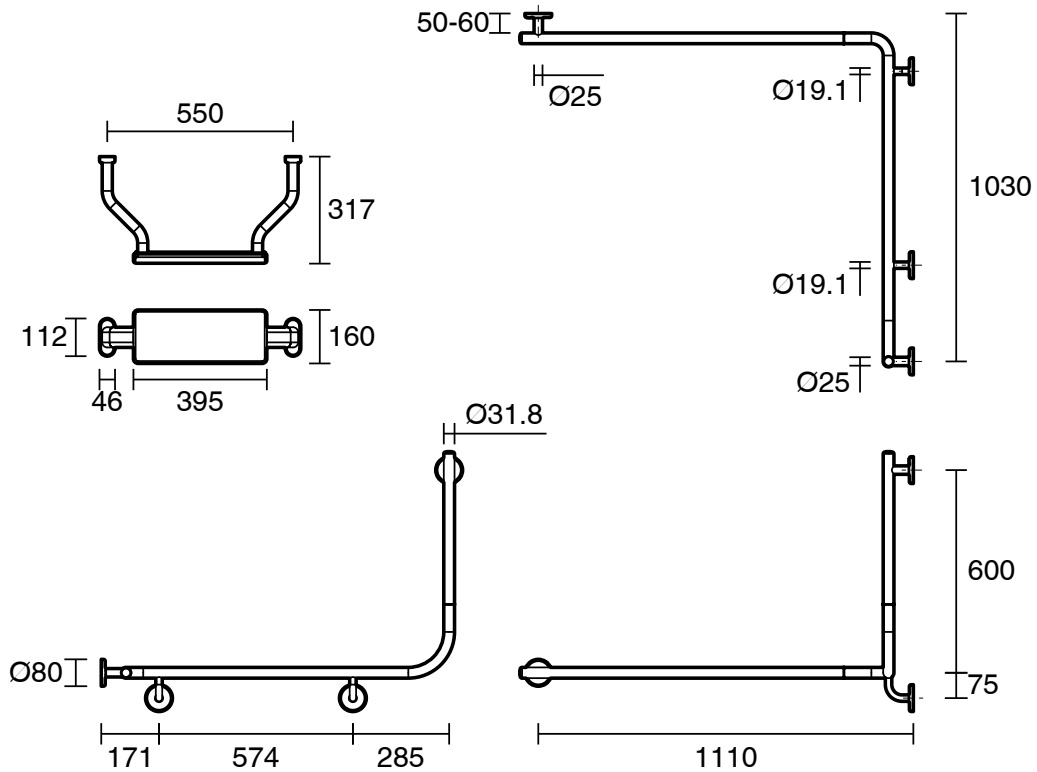

mizu

Mizu Drift Continuous Accessible WC Kit Left Hand Matte Black

9513039

SPECIFICATIONS

Recommended Use	Residential;Commercial
Colour Finish	Matte Black
Primary Material	Stainless Steel

WARRANTY

Residential & Commercial Use (Years)	25
Spare Parts & Labour (Years)	1

Please refer to Mizu Warranty page for full Terms and Conditions

Dimensions are nominal measurements only.

CLEANING RECOMMENDATIONS:

We recommend the use of soapy water or approved cleaners. This product should not be cleaned with abrasive materials. Damage caused by any improper treatment is not covered by the product warranty. Refer to Warranty Conditions

Disclaimer: Products in this specification manual must by regulation be installed by licensed and registered trade people. The manufacturer/distributor reserves the right to vary specifications or delete models from their range without prior notification. Dimensions are nominal measurements only. Dimensions and set-outs listed are correct at time of publication however the manufacturer/distributor takes no responsibility for printing errors.

Published 01/04/2026

To see the complete Mizu range go to www.reece.com.au