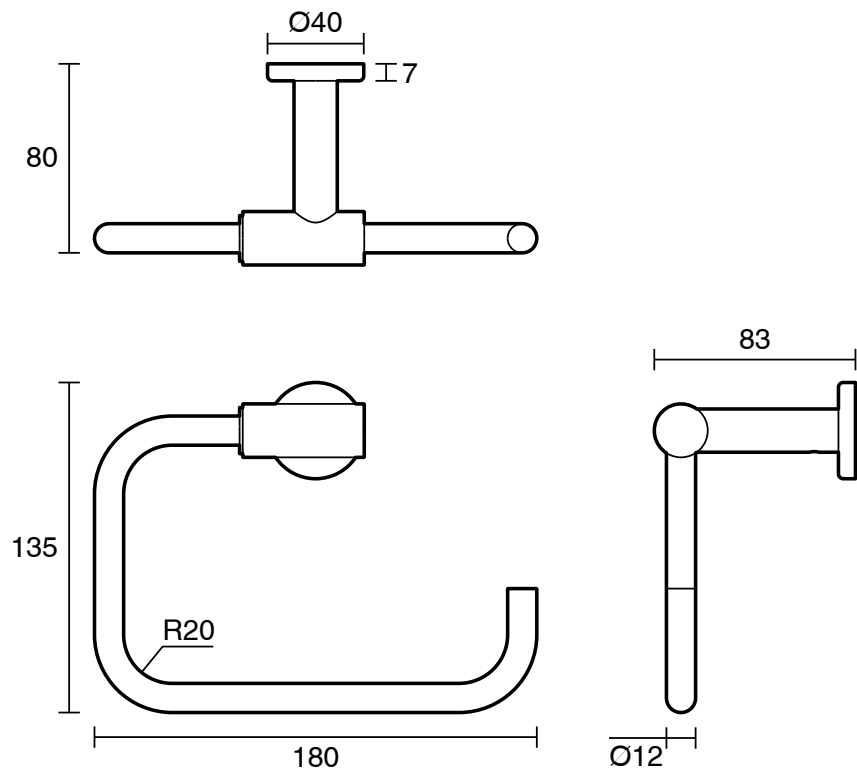

Dimensions are nominal measurements only.

CLEANING RECOMMENDATIONS:

We recommend the use of soapy water or approved cleaners. This product should not be cleaned with abrasive materials. Damage caused by any improper treatment is not covered by the product warranty. Refer to Warranty Conditions

Disclaimer: Products in this specification manual must by regulation be installed by licensed and registered trade people. The manufacturer/distributor reserves the right to vary specifications or delete models from their range without prior notification. Dimensions are nominal measurements only. Dimensions and set-outs listed are correct at time of publication however the manufacturer/distributor takes no responsibility for printing errors.

Published 01/04/2026

To see the complete Mizu range go to www.reece.com.au