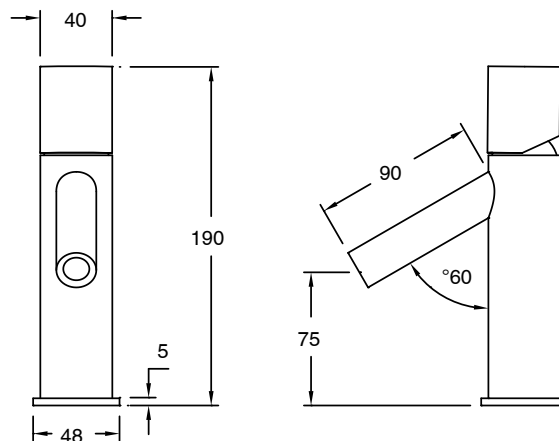

## Sussex Pure Basin Mixer Tap Living Tumbled Brass (6 Star)

225951

SPECIFICATIONS	
Recommended Use	Residential;Commercial
Colour Finish	Living Tumbled Brass
Primary Material	DR Brass
Recommended Pressure Range	150 - 500 kPa as per AS3500
Max Continuous Working Temperature (deg C)	65
Min Continuous Working Temperature (deg C)	1
WARRANTY	
Residential Use (Years)	40
Commercial Use (Years)	10
<i>Please refer to Sussex Warranty page for full Terms and Conditions</i>	

Dimensions are nominal measurements only.