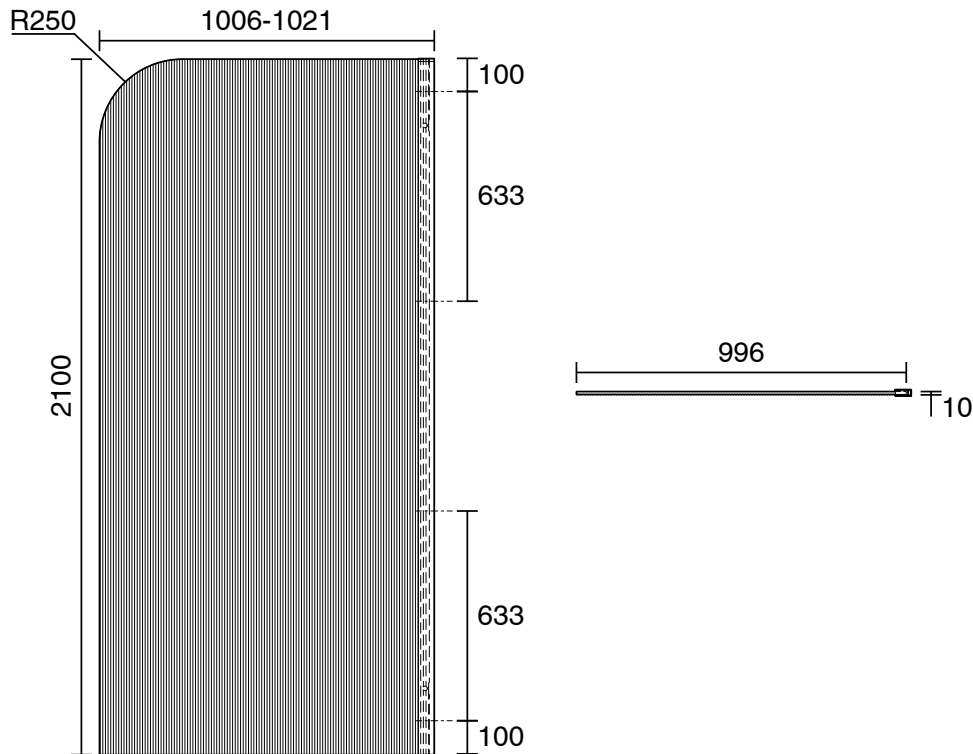

## Kado Lux Frameless Curved Right Fluted Panel with Wall Channel 1000mm Matte Black

1710096

SPECIFICATIONS	
Recommended Use	Residential;Commercial
Colour Finish	Matte Black;Clear
Primary Material	Glass
Frame Configuration	Frameless
Screen Shape	Curved
Screen Appearance	Fluted
Screen Fixing	Channel
Mounting	Wall
WARRANTY	
Residential & Commercial Use (Years)	7
Spare Parts & Labour (Years)	1
<i>Please refer to Kado Warranty Page for full Terms and Conditions</i>	

Dimensions are nominal measurements only.