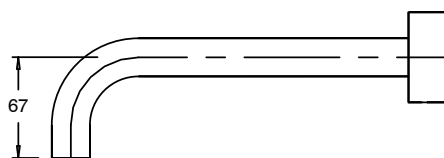

SUSSEX

Sussex Pure Bath Set 250mm with Diamond Textured Handles Chrome

2224630

SPECIFICATIONS

Recommended Use	Residential;Commercial
Colour Finish	Polished Chrome
Primary Material	DR Brass
Recommended Pressure Range	150 - 500 kPa as per AS3500
Max Continuous Working Temperature (deg C)	65
Min Continuous Working Temperature (deg C)	1

WARRANTY

Residential Use (Years)	40
Commercial Use (Years)	10

Please refer to Sussex Warranty page for full Terms and Conditions

Dimensions are nominal measurements only.

CLEANING RECOMMENDATIONS:

We recommend the use of soapy water or approved cleaners. This product should not be cleaned with abrasive materials. Damage caused by any improper treatment is not covered by the product warranty. Refer to Warranty Conditions

Disclaimer: Products in this specification manual must by regulation be installed by licensed and registered trade people. The manufacturer/distributor reserves the right to vary specifications or delete models from their range without prior notification. Dimensions are nominal measurements only. Dimensions and set-outs listed are correct at time of publication however the manufacturer/distributor takes no responsibility for printing errors.

Published 09/04/2026

To see the complete Sussex range go to www.reece.com.au