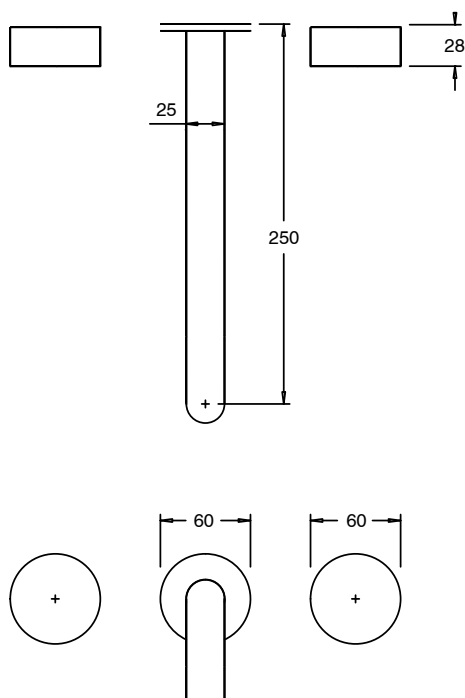

SUSSEX

Sussex Pure Bath Set 250mm with Diamond Textured Handles Chrome

2224630

SPECIFICATIONS

Recommended Use	Residential;Commercial
Colour Finish	Polished Chrome
Primary Material	DR Brass
Recommended Pressure Range	150 - 500 kPa as per AS3500
Max Continuous Working Temperature (deg C)	65
Min Continuous Working Temperature (deg C)	1

WARRANTY

Residential Use (Years)	40
Commercial Use (Years)	10

Please refer to Sussex Warranty page for full Terms and Conditions

Dimensions are nominal measurements only.

CLEANING RECOMMENDATIONS:

We recommend the use of soapy water or approved cleaners. This product should not be cleaned with abrasive materials. Damage caused by any improper treatment is not covered by the product warranty. Refer to Warranty Conditions

Disclaimer: Products in this specification manual must by regulation be installed by licensed and registered trade people. The manufacturer/distributor reserves the right to vary specifications or delete models from their range without prior notification. Dimensions are nominal measurements only. Dimensions and set-outs listed are correct at time of publication however the manufacturer/distributor takes no responsibility for printing errors.

Published 09/04/2026

To see the complete Sussex range go to www.reece.com.au