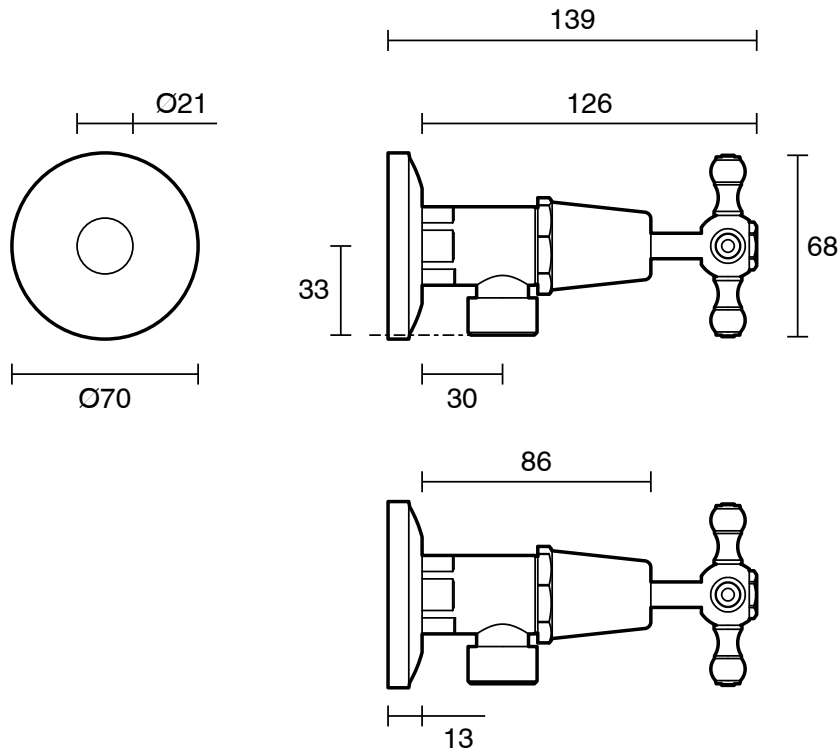

KADO

Kado Era Washing Machine Stops Cross Handles Chrome

9507626

SPECIFICATIONS

Recommended Use	Residential;Commercial
Colour	Chrome
Finish	Polished
Material	DR Brass
Recommended Pressure Range	150 - 500 kPa
Maximum Continuous Working Temperature	80 deg C
Suitable for Storage Tank Hot Water	Yes
Suitable for Continuous Flow Hot Water	Yes
Suitable for Gravity Feed Hot Water	No

WARRANTY

Residential & Commercial Use (Years)	25
Spare Parts & Labour (Years)	1

Please refer to Kado Warranty Page for full Terms and Conditions

Dimensions are nominal measurements only.

CLEANING RECOMMENDATIONS:

We recommend the use of soapy water or approved cleaners. This product should not be cleaned with abrasive materials. Damage caused by any improper treatment is not covered by the product warranty. Refer to Warranty Conditions

Disclaimer: Products in this specification manual must by regulation be installed by licensed and registered trade people. The manufacturer/distributor reserves the right to vary specifications or delete models from their range without prior notification. Dimensions are nominal measurements only. Dimensions and set-outs listed are correct at time of publication however the manufacturer/distributor takes no responsibility for printing errors.

Published 01/04/2026

To see the complete Kado range go to www.reece.com.au

WaterMark
AS/NZS 3718
WM-022967